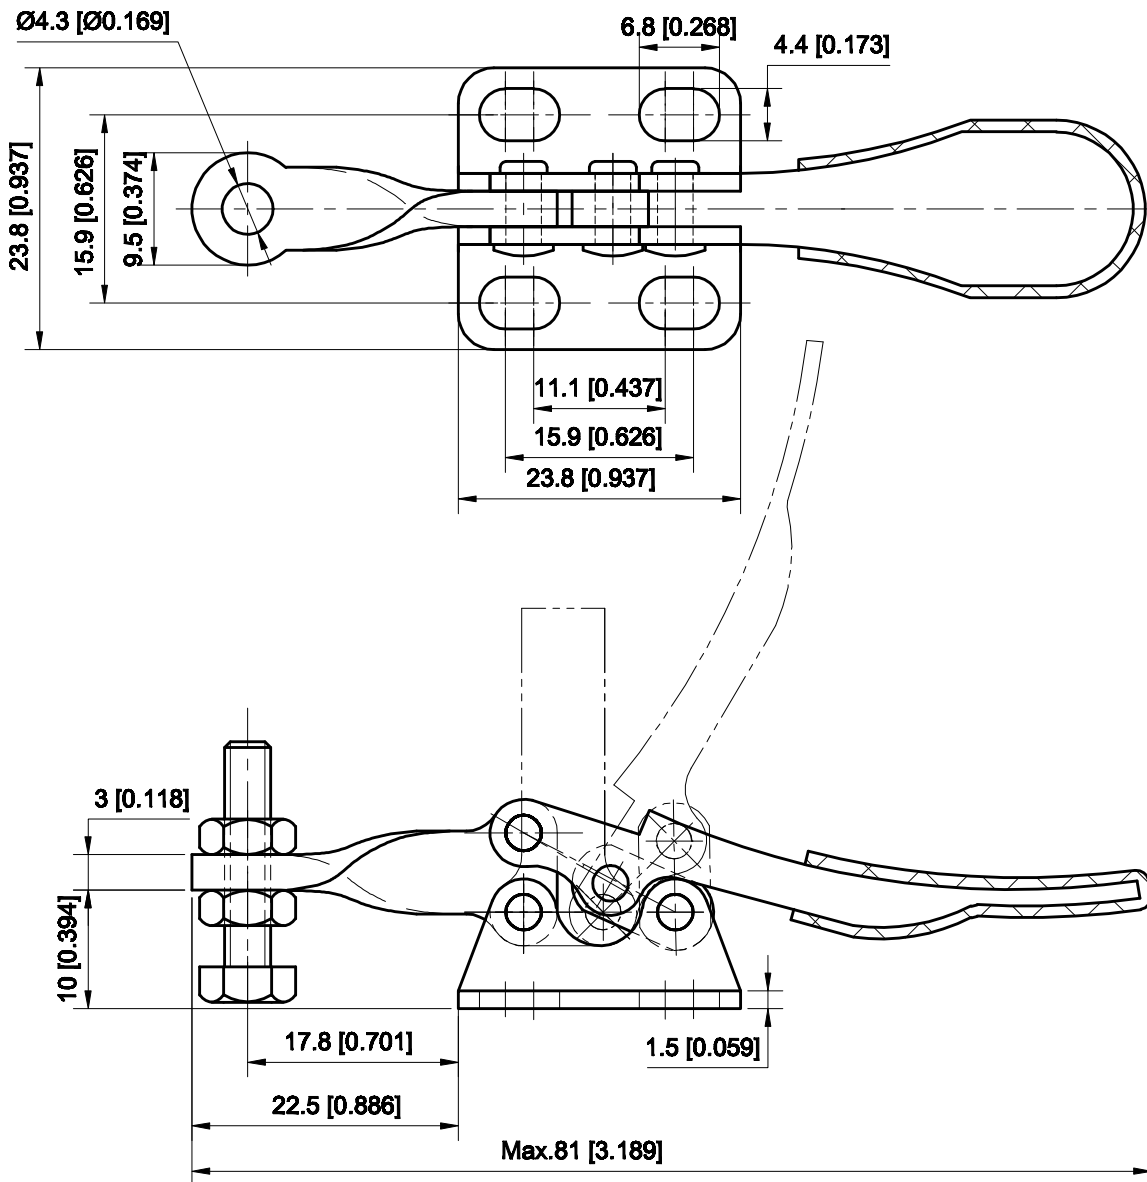

PART NUMBER: CH-201-A

BAR OPENS:90°

HANDLE OPENS:80°

SPINDLE SUPPLIED:CH-SA-08034(NYLON)