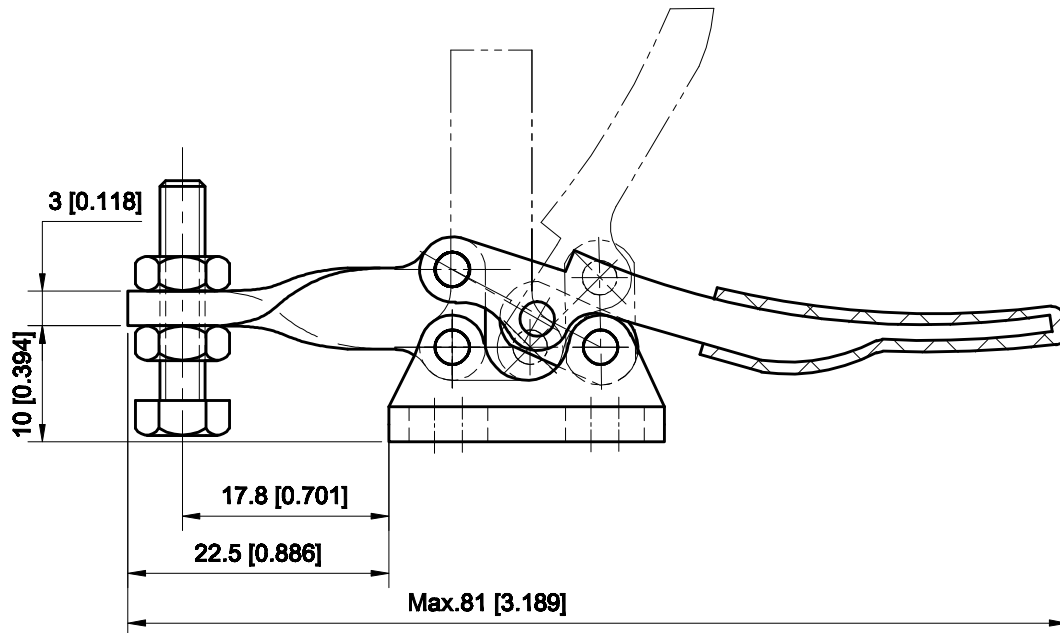

PART NUMBER: CH-201-AL

BAR OPENS:90°

HANDLE OPENS:80°

SPINDLE SUPPLIED:CH-SA-08034