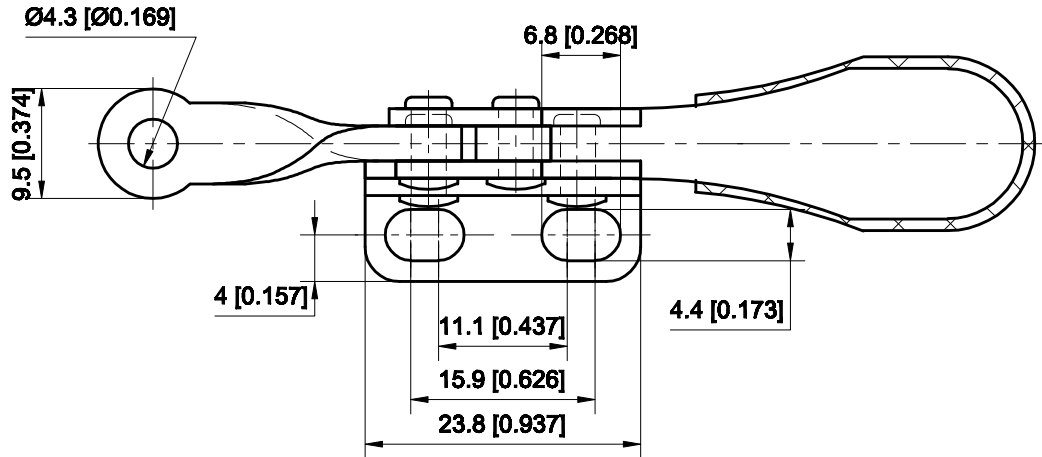

PART NUMBER: CH-201-AL

BAR OPENS:90°

HANDLE OPENS:80°

SPINDLE SUPPLIED:CH-SA-08034