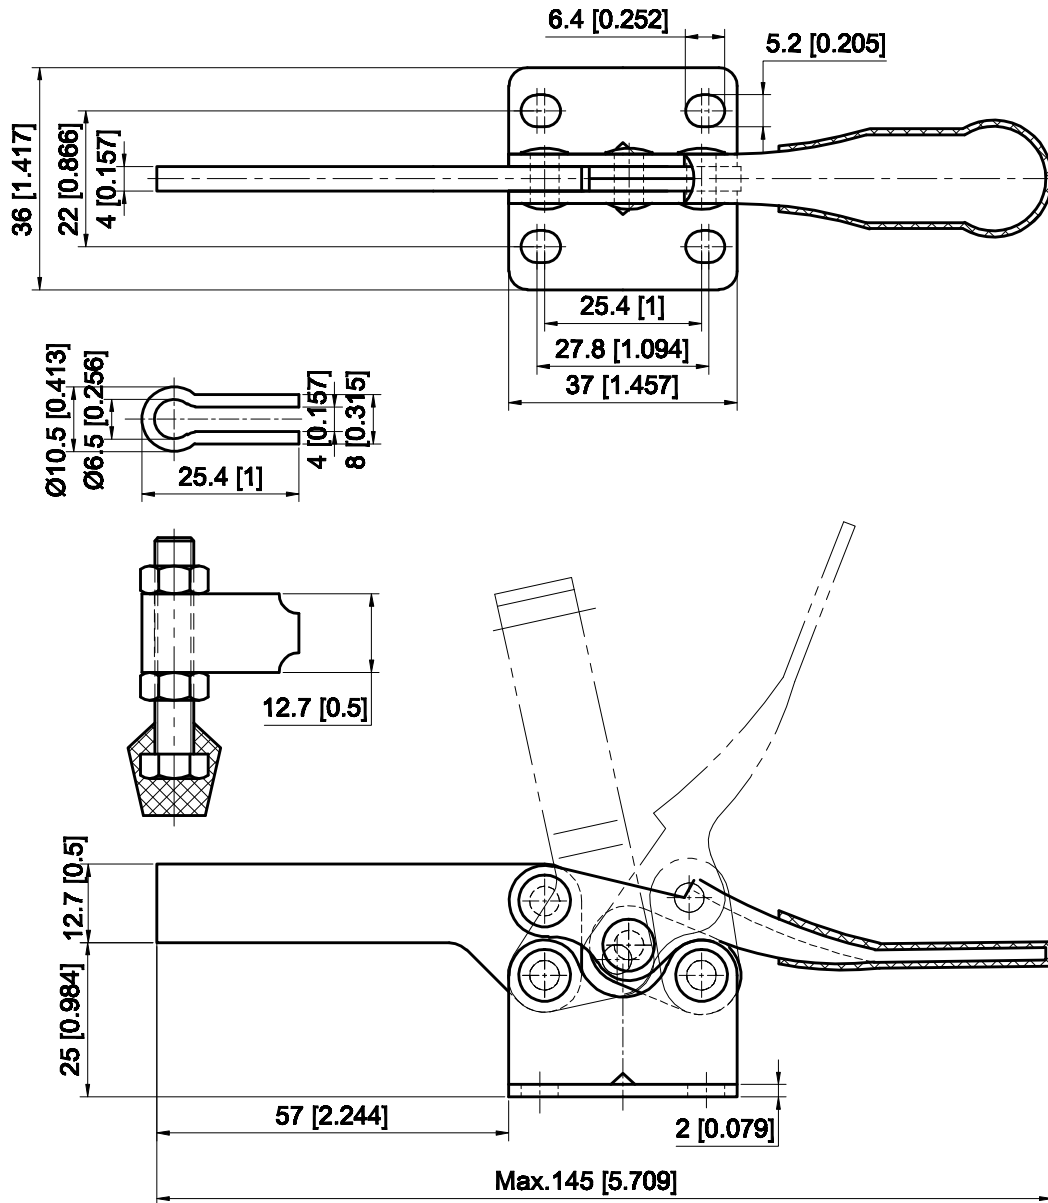

PART NUMBER: CH-201-BS

BAR OPENS:85°

HANDLE OPENS:60°

SPINDLE SUPPLIED:CH-FC-14134