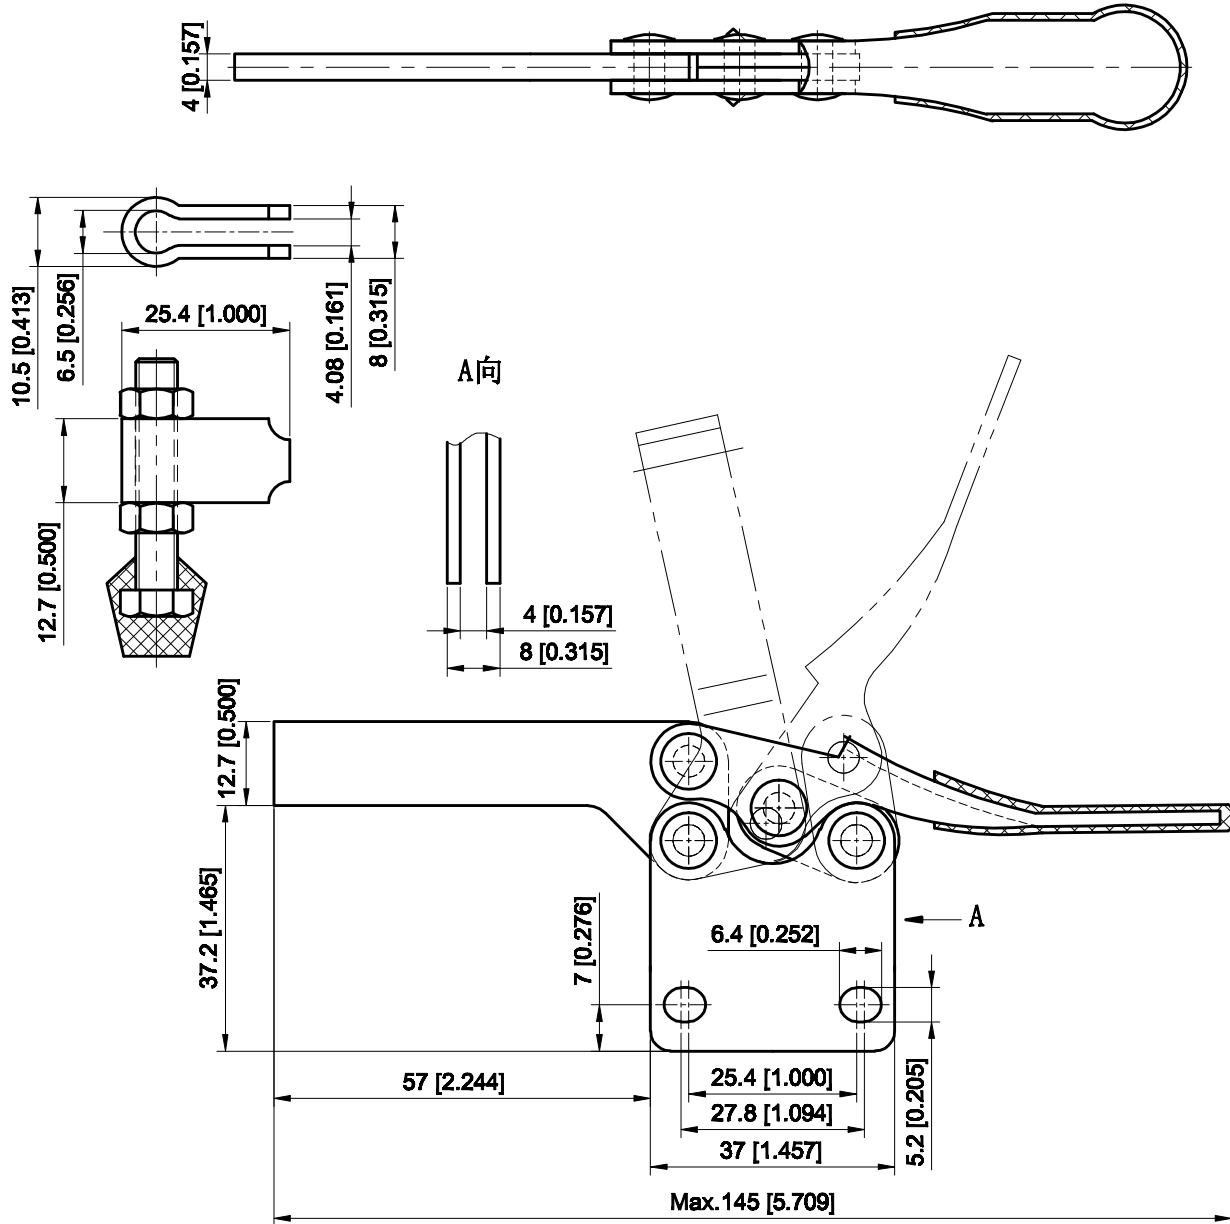

PART NUMBER: CH-201-BSI

BAR OPENS:85°

HANDLE OPENS:60°

SPINDLE SUPPLIED:CH-FC-14134