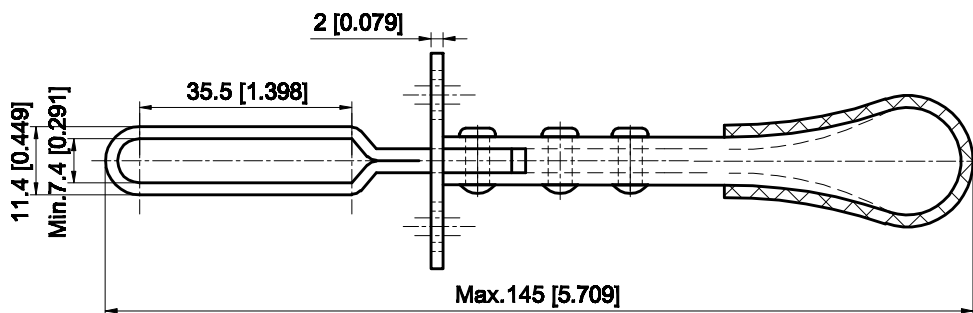

PART NUMBER: CH-201-BSM

BAR OPENS:85°
HANDLE OPENS:60°
SPINDLE SUPPLIED:CH-FC-14134