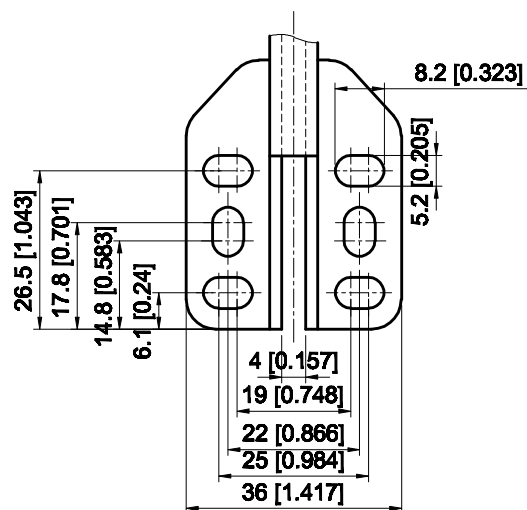

PART NUMBER: CH-201-BSM

BAR OPENS:85°
HANDLE OPENS:60°
SPINDLE SUPPLIED:CH-FC-14134