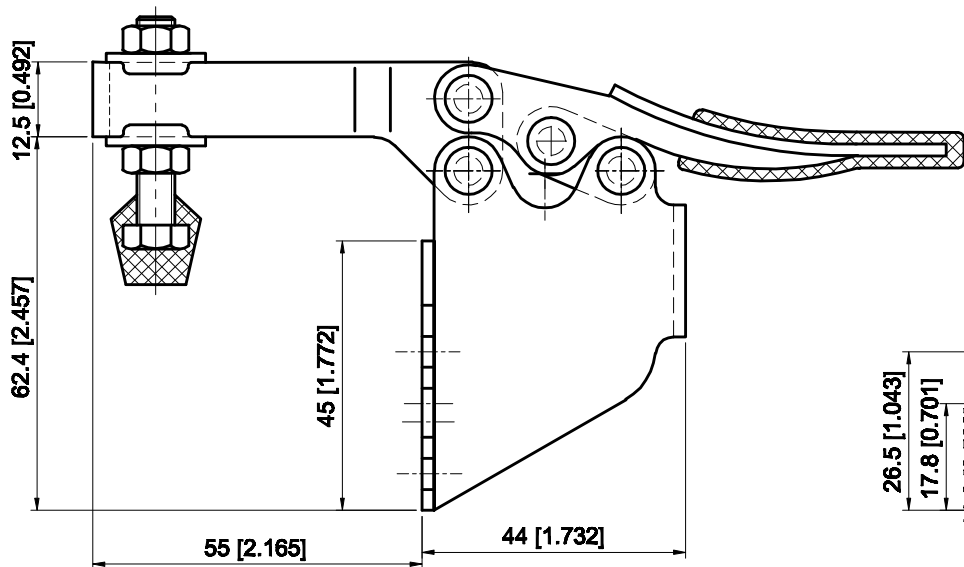

PART NUMBER: CH-201-BSM

BAR OPENS:85°
HANDLE OPENS:60°
SPINDLE SUPPLIED:CH-FC-14134