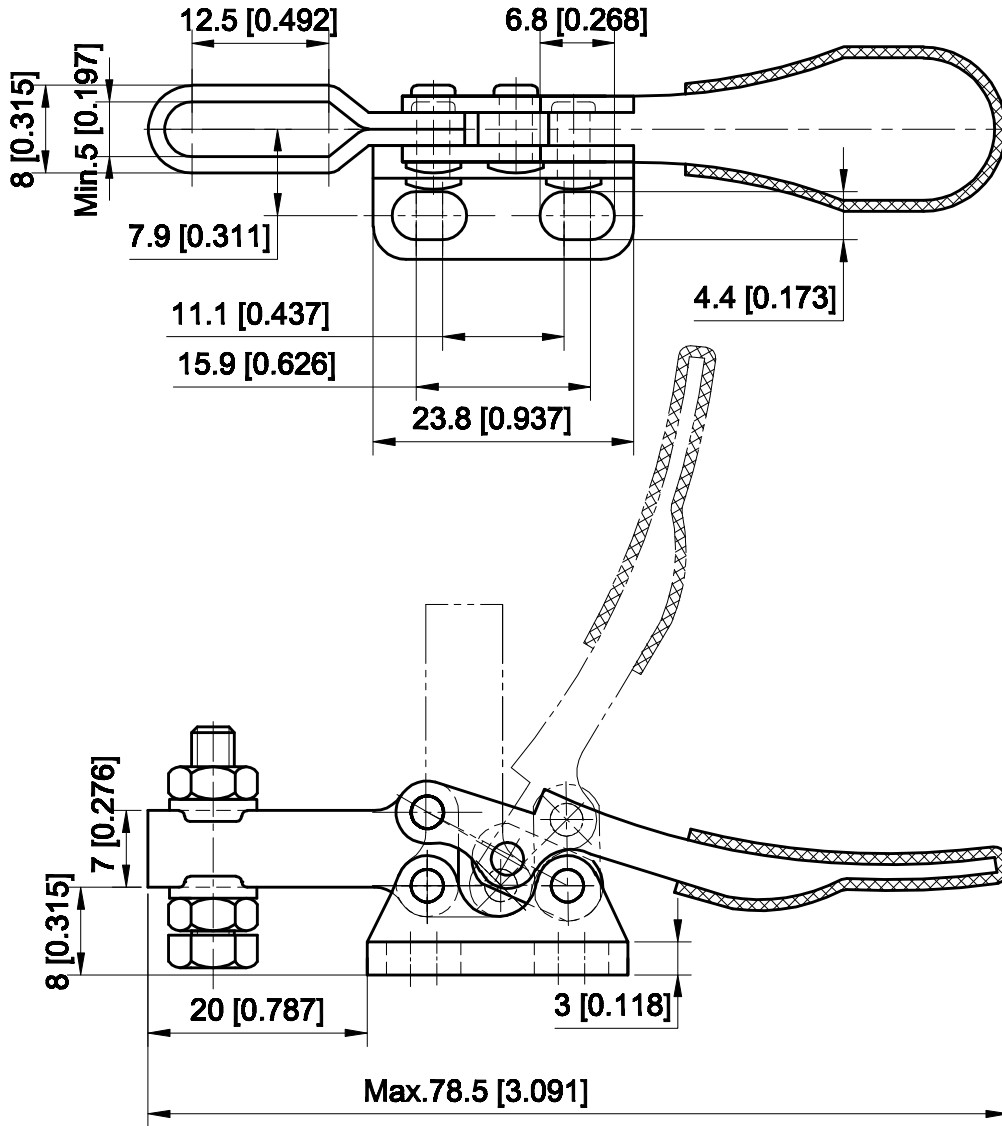

PART NUMBER: CH-201-L

BAR OPENS:90°

HANDLE OPENS:80°

SPINDLE SUPPLIED:CH-SA-08034