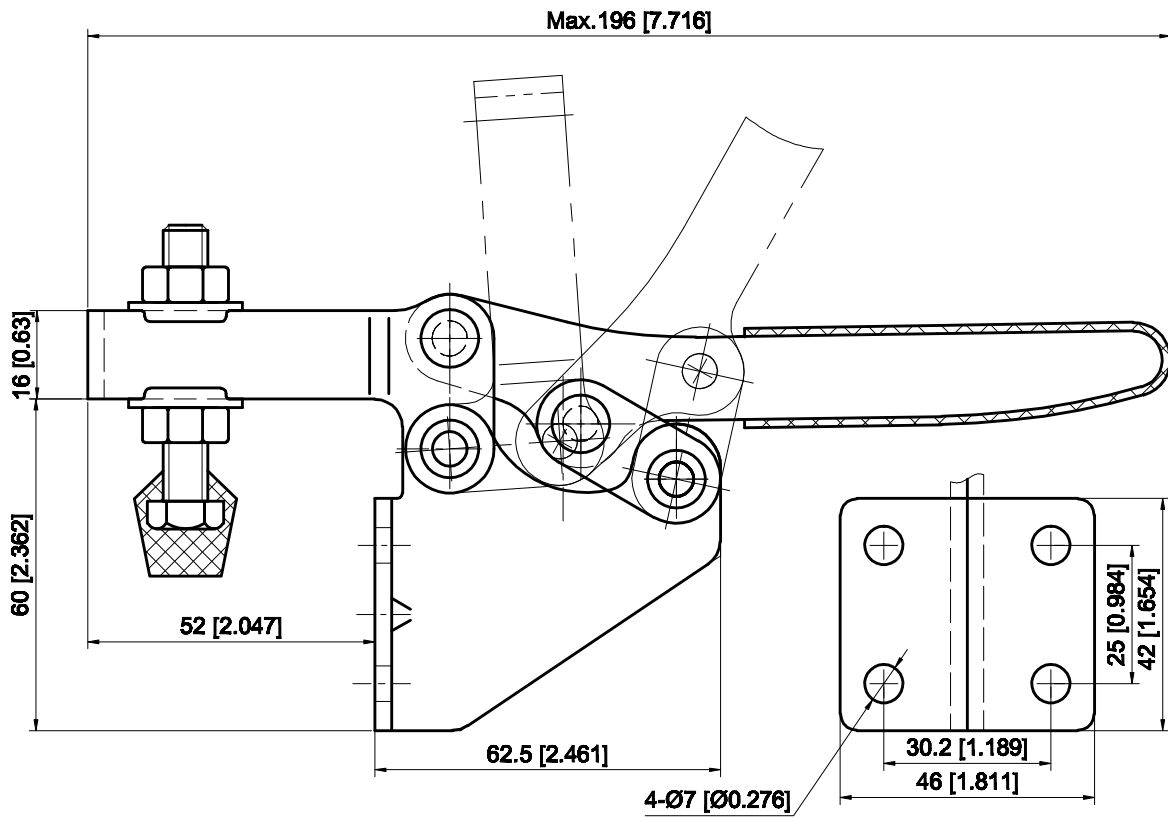

PART NUMBER: CH-202-F

BAR OPENS:85°  
HANDLE OPENS:58°  
SPINDLE SUPPLIED:CH-FC-56212