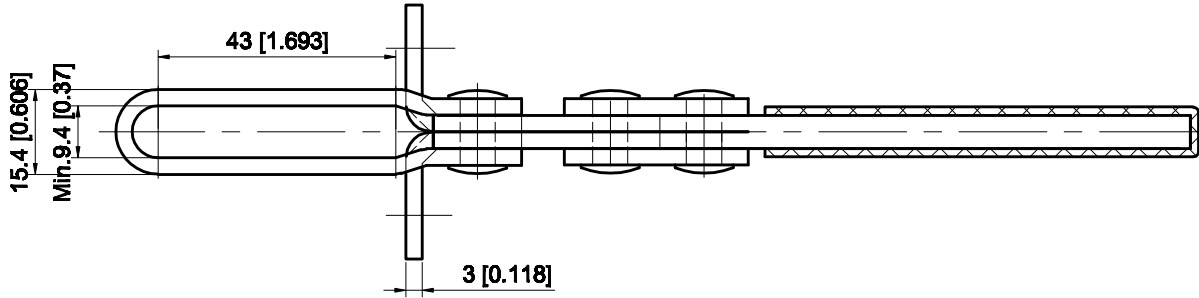

PART NUMBER: CH-202-F

BAR OPENS:85°  
HANDLE OPENS:58°  
SPINDLE SUPPLIED:CH-FC-56212