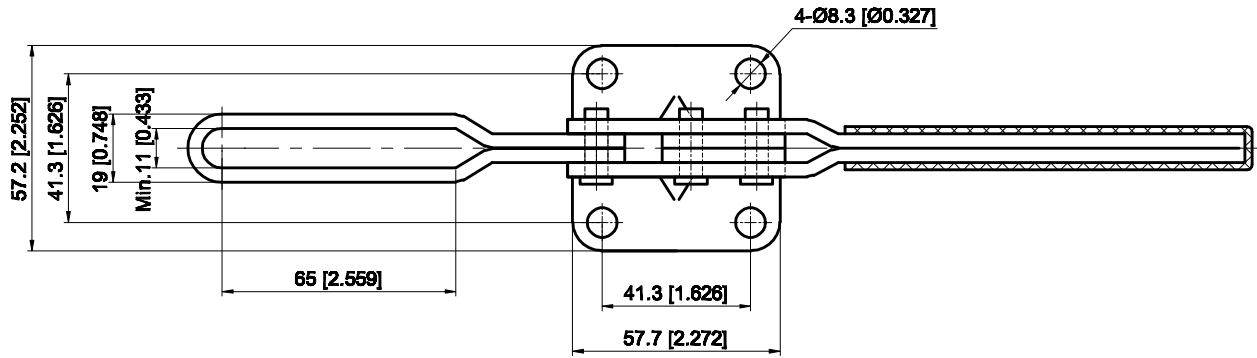

PART NUMBER: CH-20235

BAR OPENS:85°

HANDLE OPENS:50°

SPINDLE SUPPLIED:CH-FC-38312