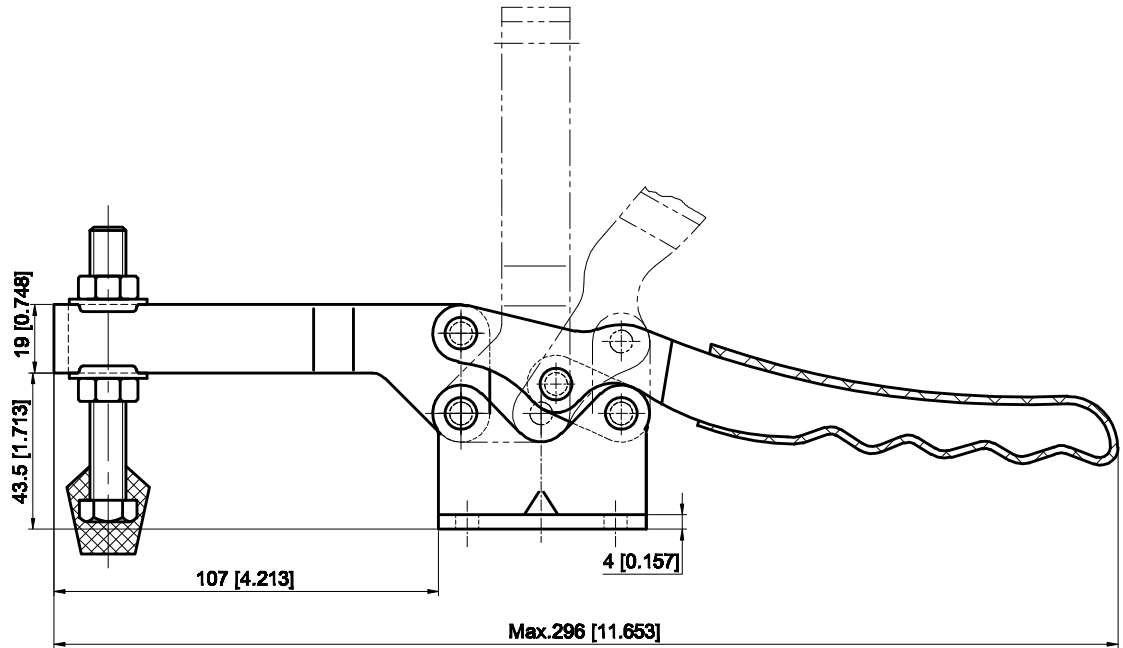

PART NUMBER: CH-20235

BAR OPENS:85°

HANDLE OPENS:50°

SPINDLE SUPPLIED:CH-FC-38312