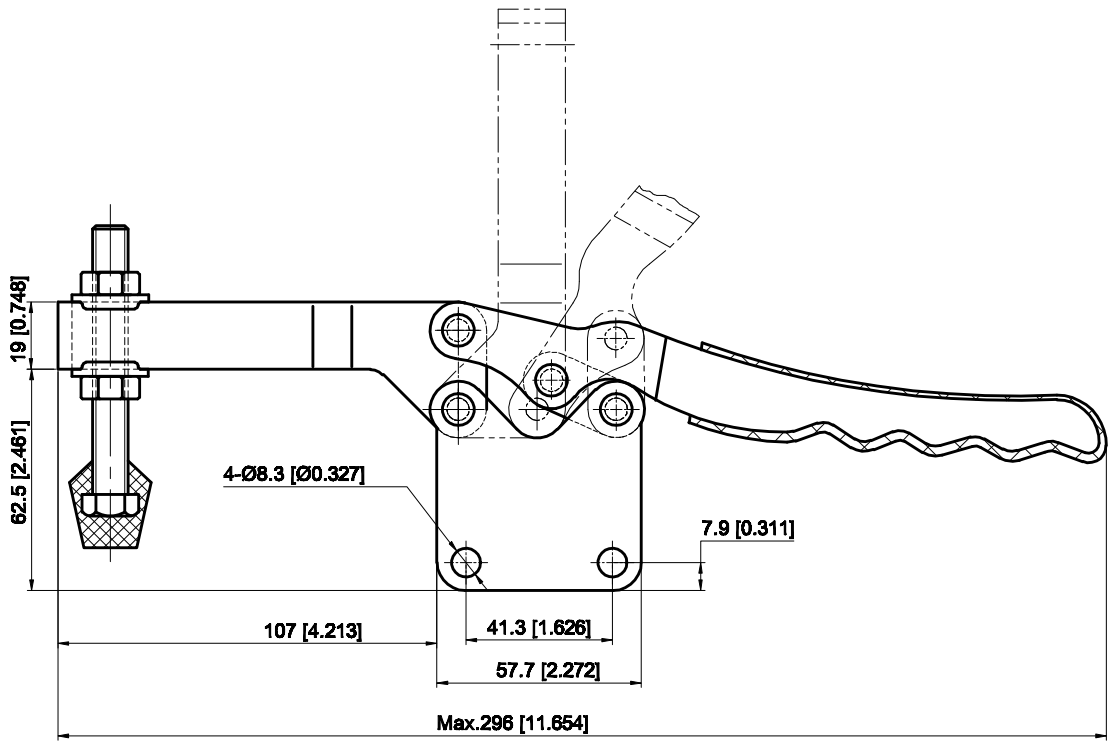

PART NUMBER: CH-20236

BAR OPENS:85°

HANDLE OPENS:50°

SPINDLE SUPPLIED:CH-FC-38312