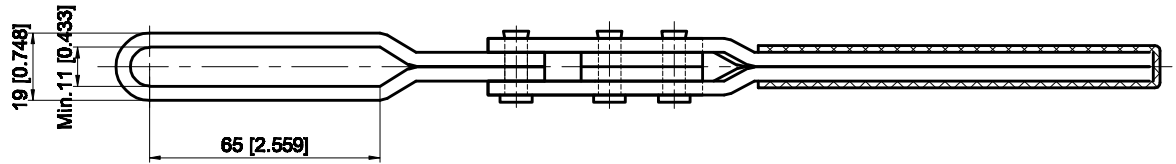

PART NUMBER: CH-20236

BAR OPENS:85°

HANDLE OPENS:50°

SPINDLE SUPPLIED:CH-FC-38312