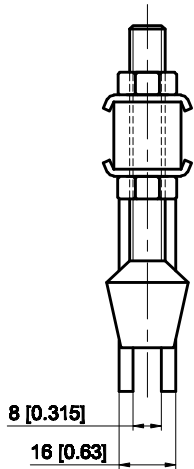

PART NUMBER: CH-20236

BAR OPENS:85°

HANDLE OPENS:50°

SPINDLE SUPPLIED:CH-FC-38312