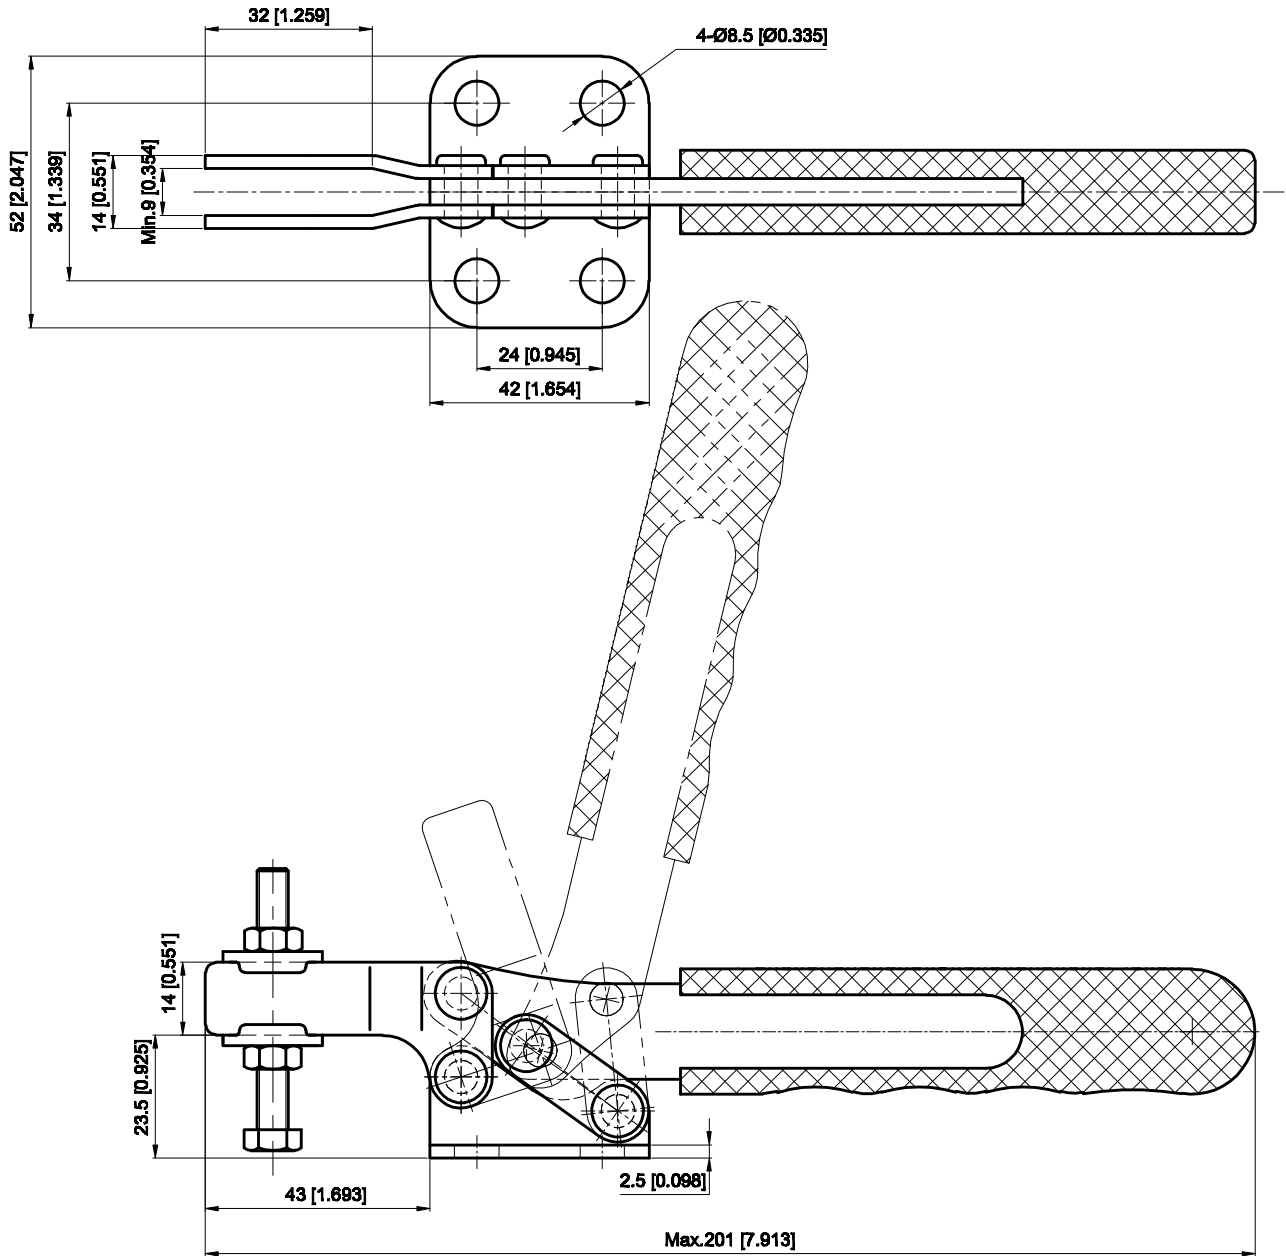

PART NUMBER: CH-21382

BAR OPENS:75°

HANDLE OPENS:70°

SPINDLE SUPPLIED:CH-SA-065010