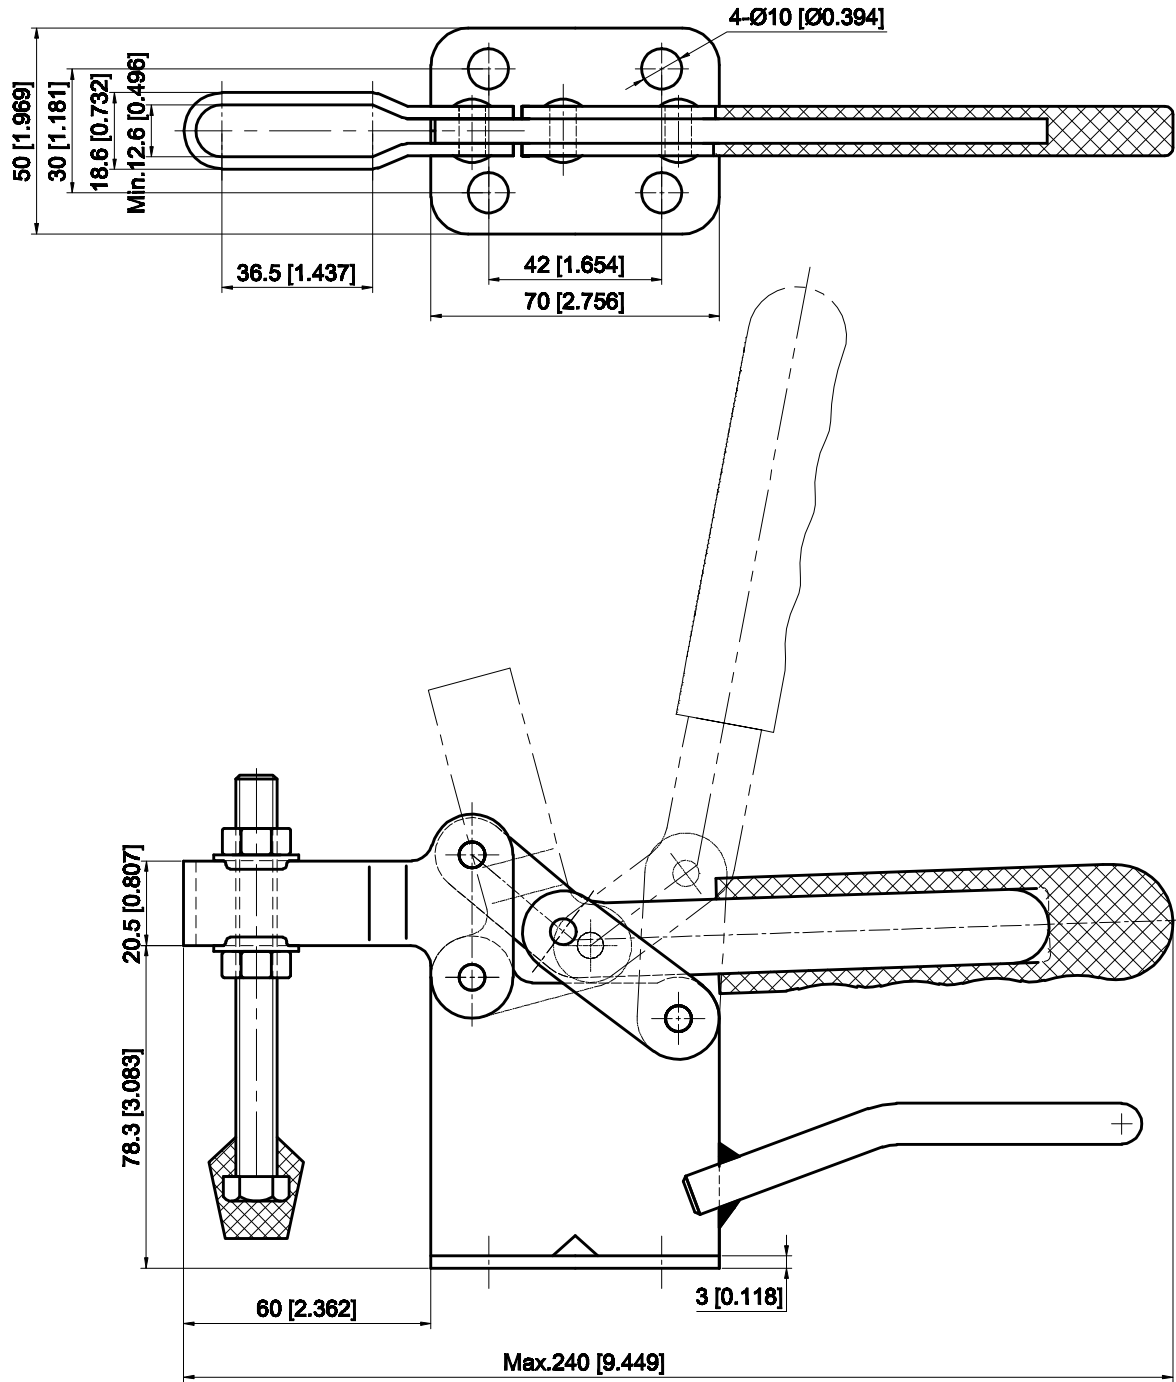

PART NUMBER: CH-220-WH

BAR OPENS: 75°
HANDLE OPENS: 77°
SPINDLE SUPPLIED: CH-FC-38412