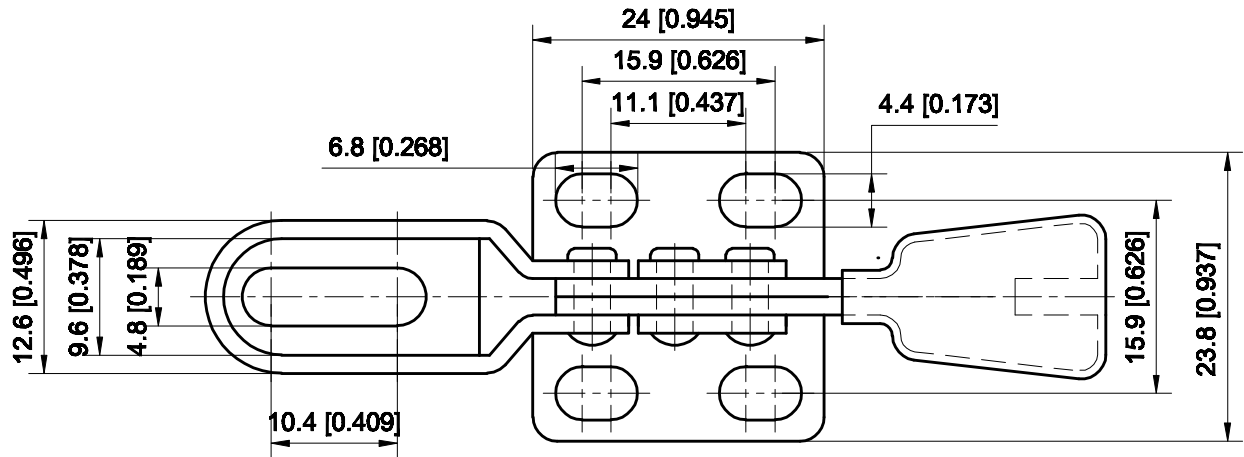

PARTNUMBER: CH-22025

BAR OPENS:90°

HANDLE OPENS:60°

SPINDLE SUPPLIED:CH-SA-08034