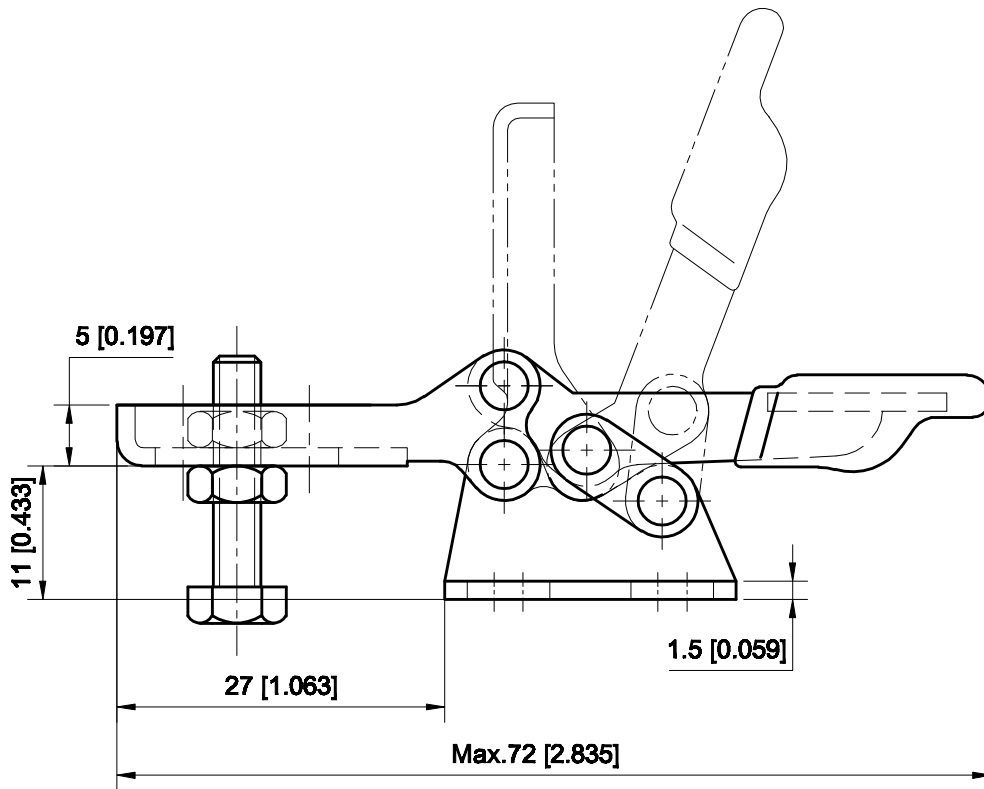

PARTNUMBER: CH-22025

BAR OPENS:90°

HANDLE OPENS:60°

SPINDLE SUPPLIED:CH-SA-08034