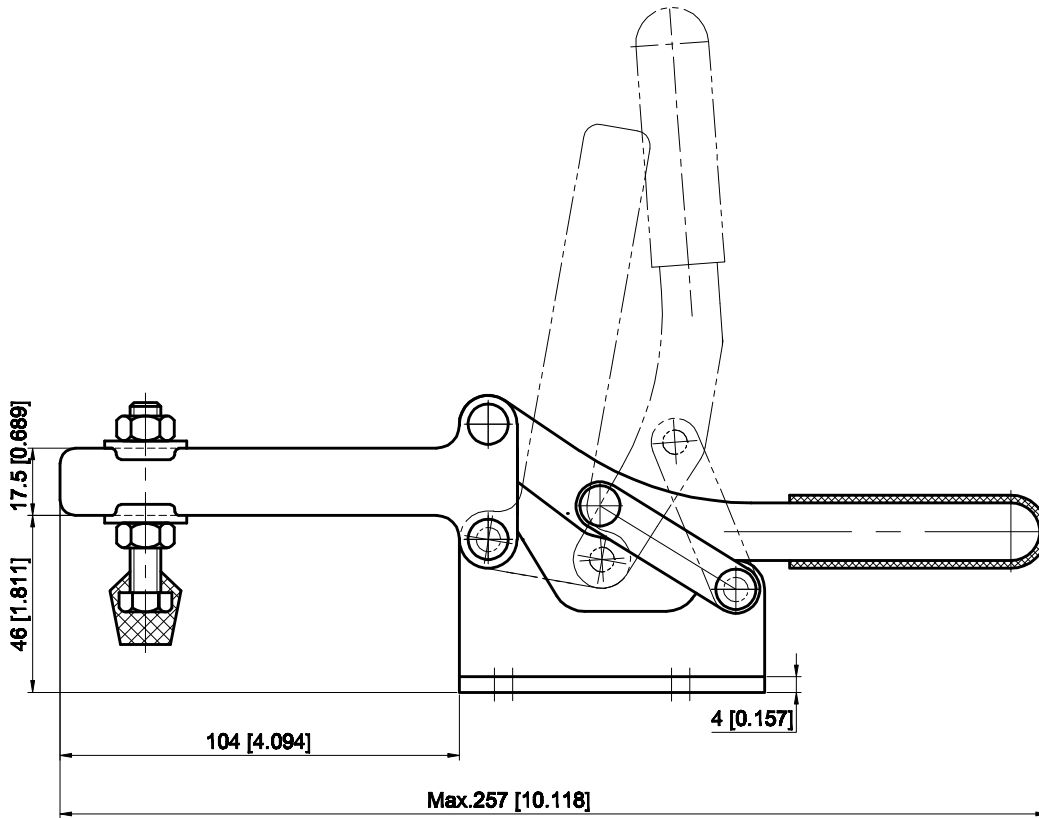

PART NUMBER: CH-22235

BAR OPENS:100°

HANDLE OPENS:94°

SPINDLE SUPPLIED:CH-FC-56212