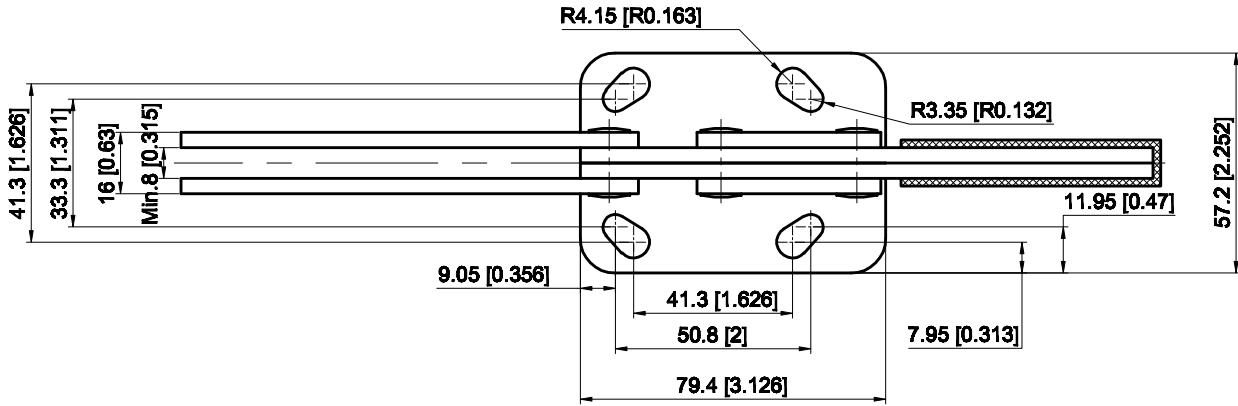

PART NUMBER: CH-22235

BAR OPENS:100°

HANDLE OPENS:94°

SPINDLE SUPPLIED:CH-FC-56212