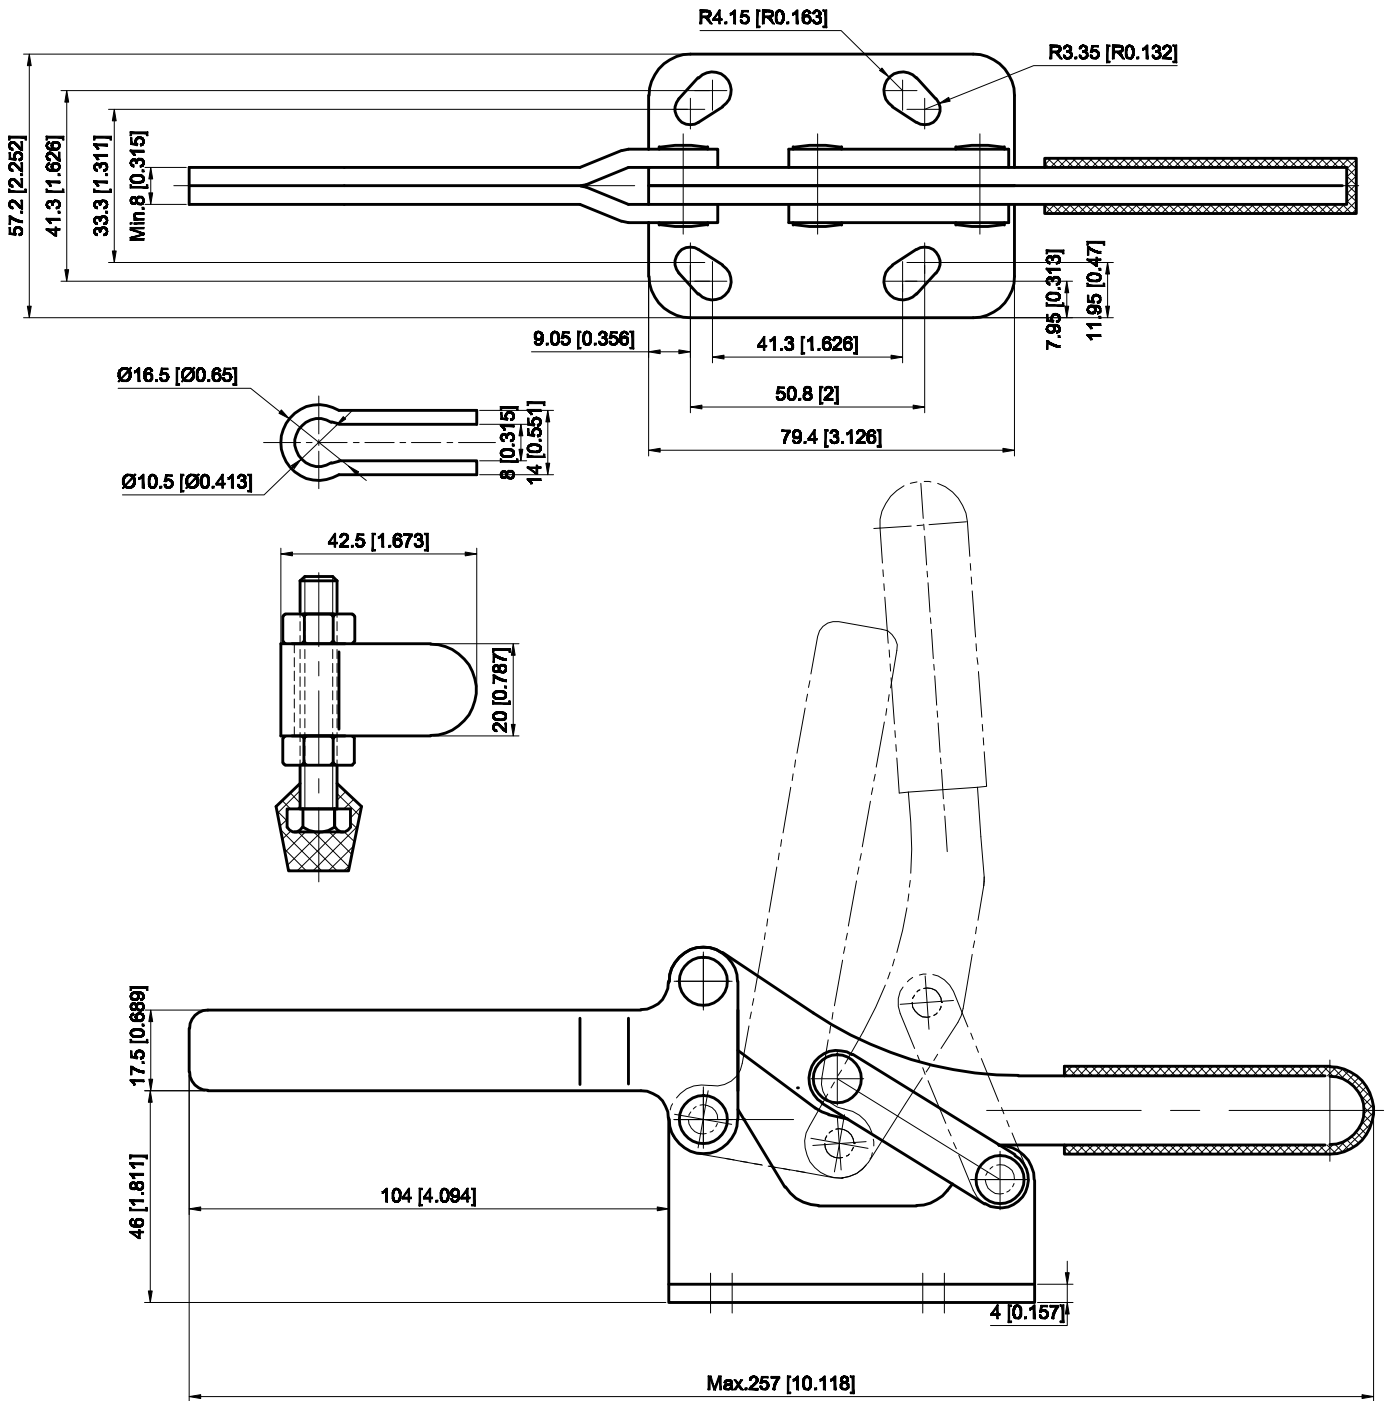

PART NUMBER: **CH-22245**

BAR OPENS: 100°
HANDLE OPENS: 94°
SPINDLE SUPPLIED: CH-FC-56212