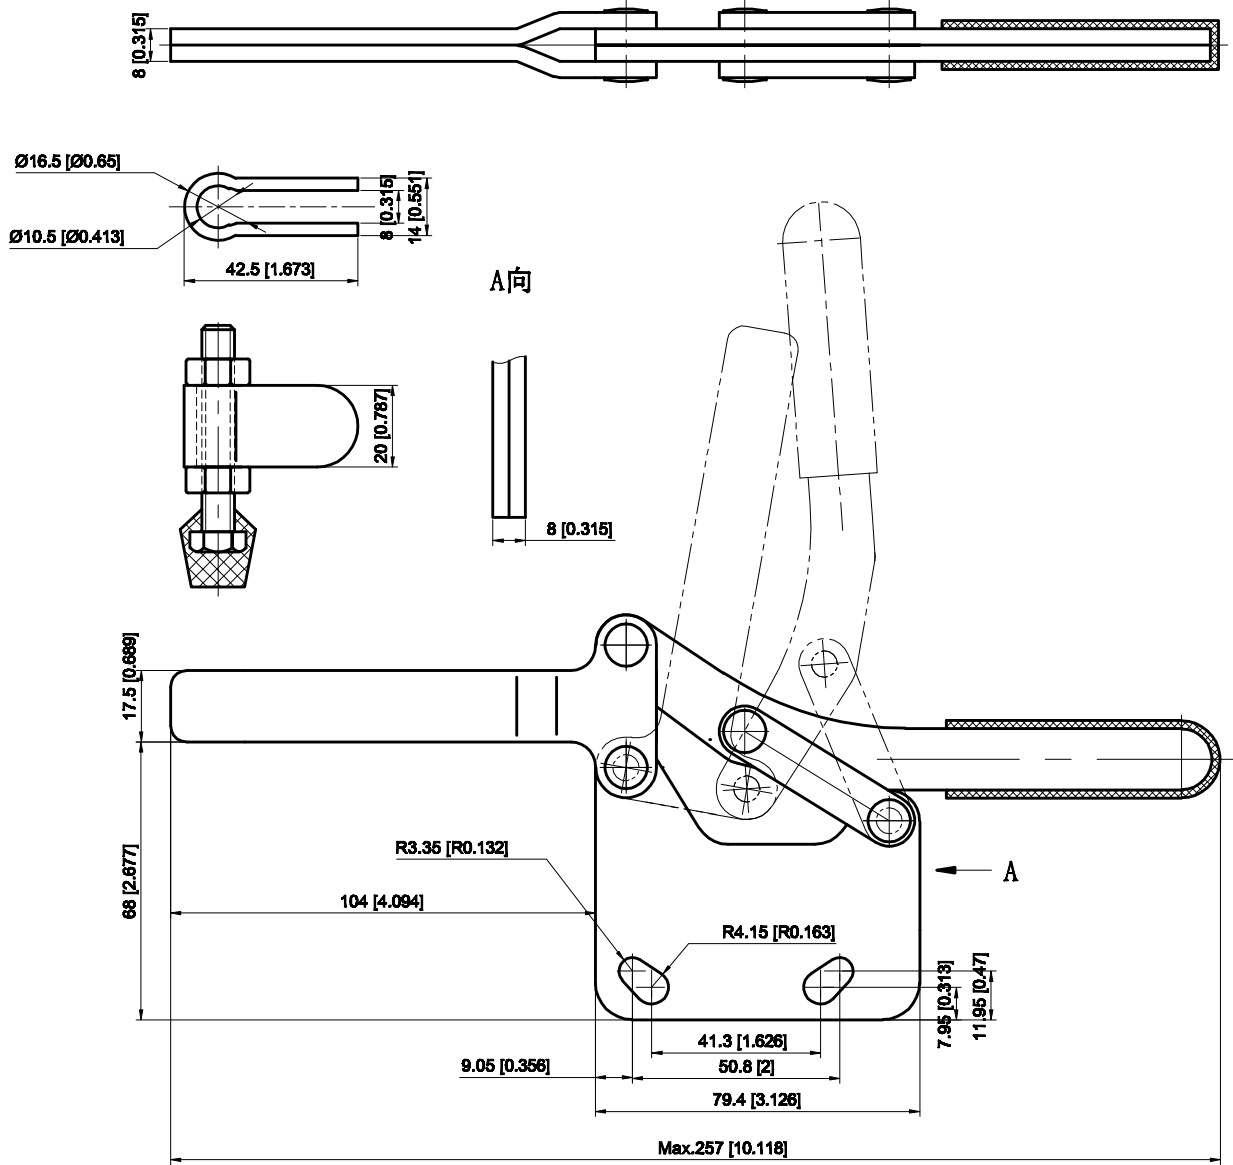

PART NUMBER: CH-22250

BAR OPENS:100°
HANDLE OPENS:94°
SPINDLE SUPPLIED:CH-FC-56212