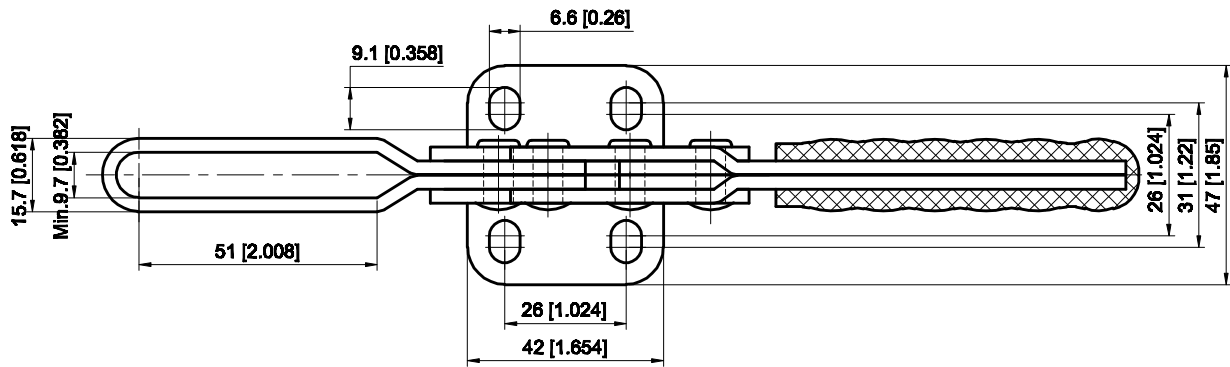

PART NUMBER: CH-22502-B

BAR OPENS: 94°

HANDLE OPENS: 76°

SPINDLE SUPPLIED: CH-SA-085012