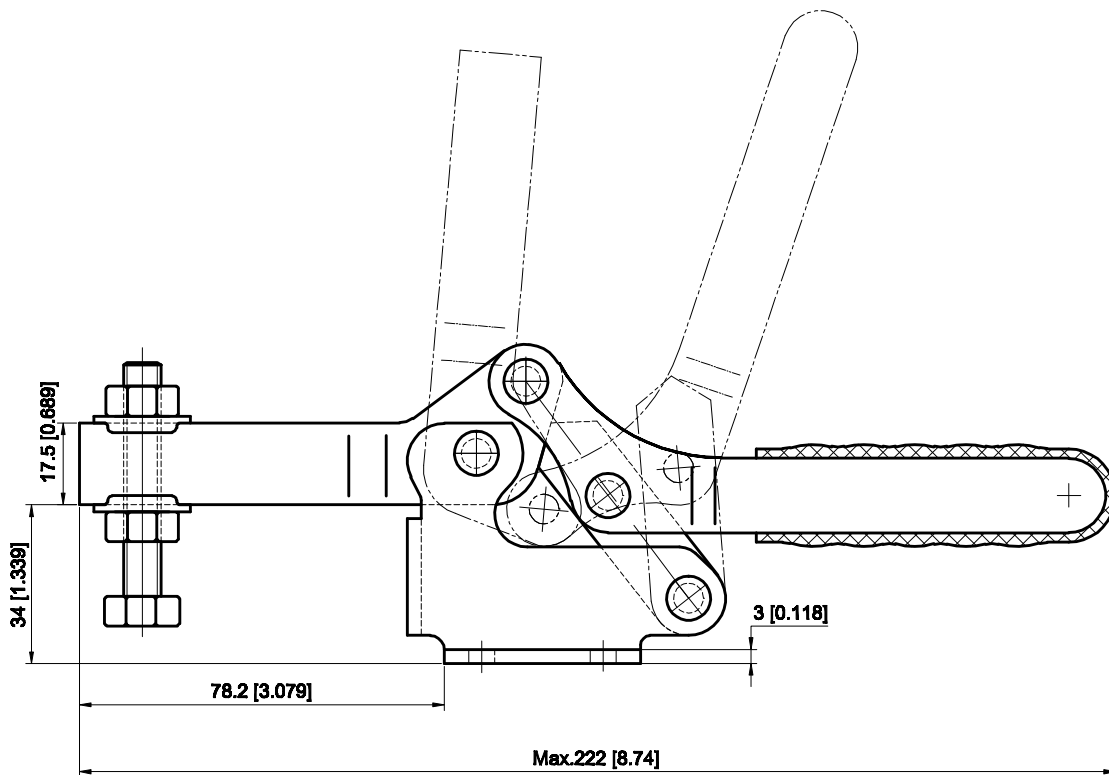

PART NUMBER: CH-22502-B

BAR OPENS: 94°

HANDLE OPENS: 76°

SPINDLE SUPPLIED: CH-SA-085012