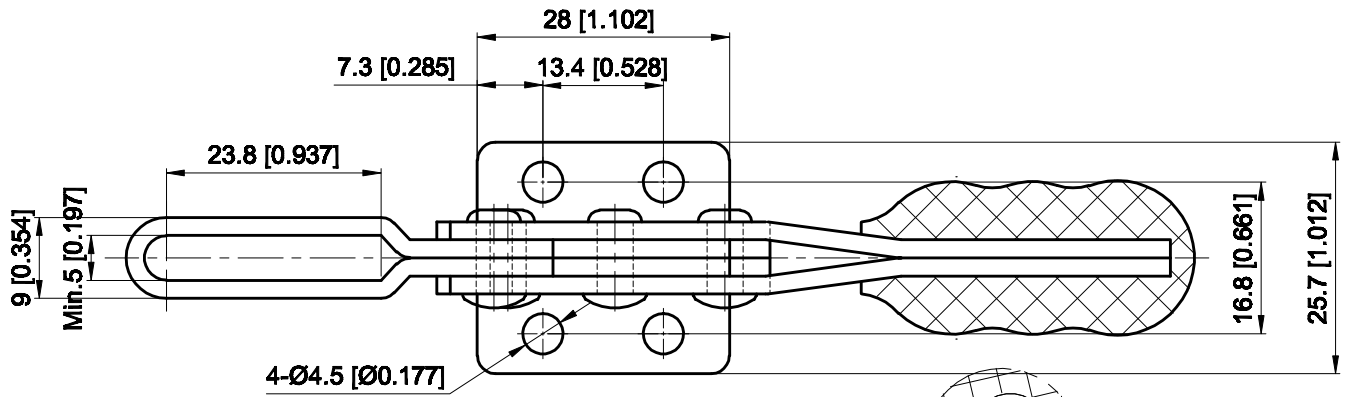

PART NUMBER: CH-2300

BAR OPENS:90°

HANDLE OPENS:58°

SPINDLE SUPPLIED:CH-FC-10138