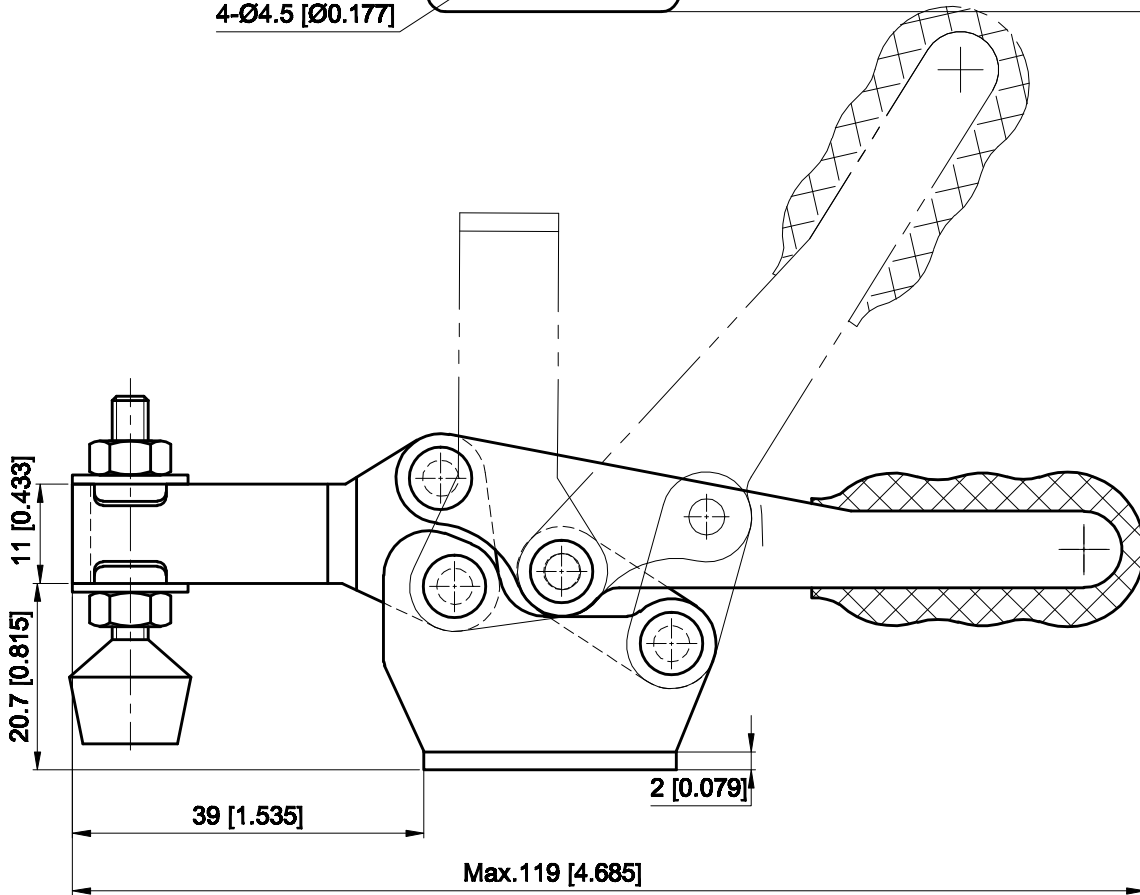

PART NUMBER: CH-2300

BAR OPENS:90°

HANDLE OPENS:58°

SPINDLE SUPPLIED:CH-FC-10138