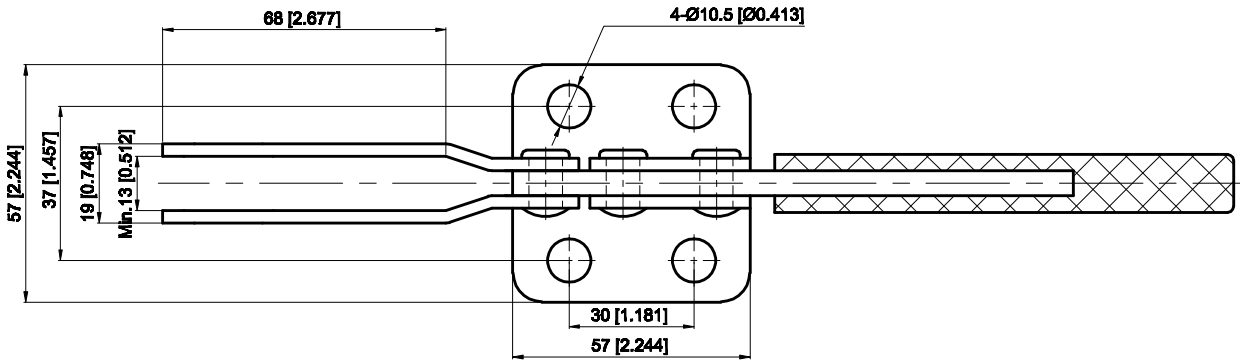

PART NUMBER: CH-25382

BAR OPENS:80°

HANDLE OPENS:86°

SPINDLE SUPPLIED:CH-SA-086512