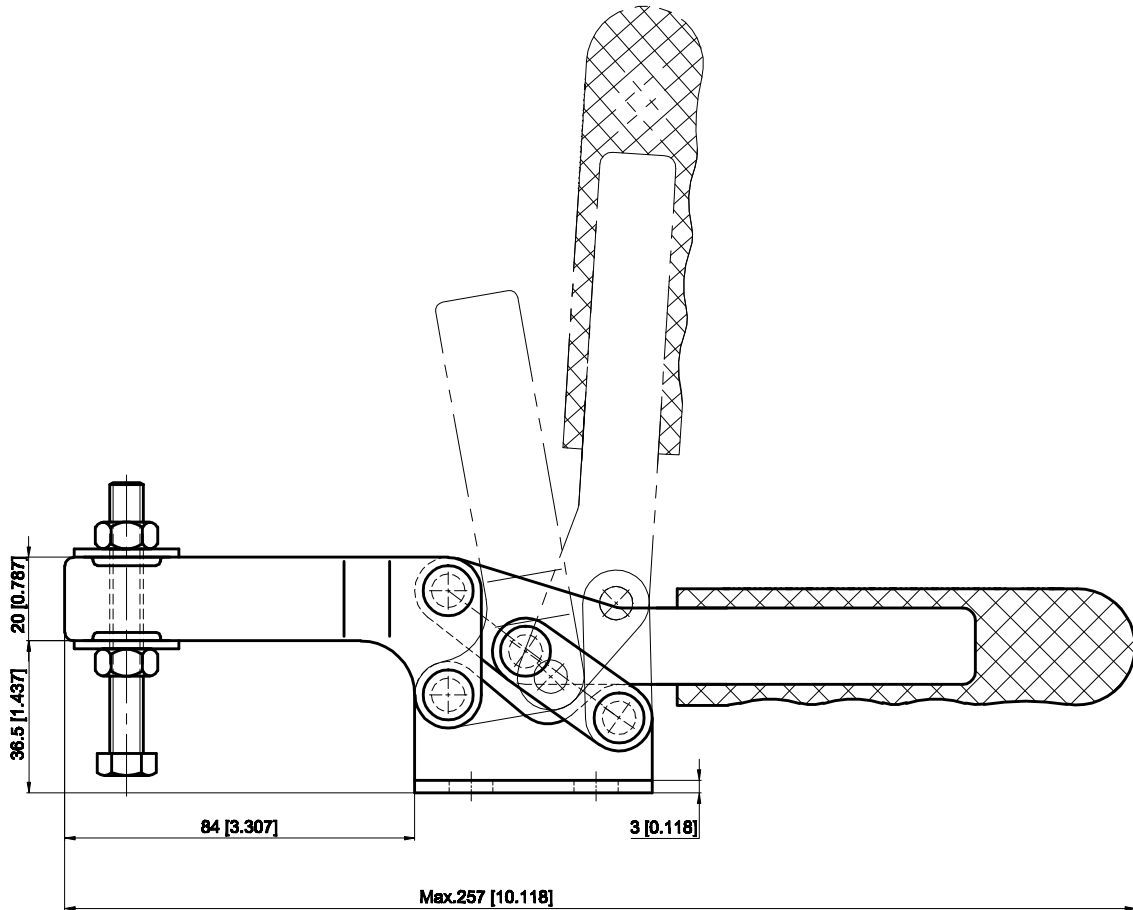

PART NUMBER: CH-25382

BAR OPENS:80°

HANDLE OPENS:86°

SPINDLE SUPPLIED:CH-SA-086512