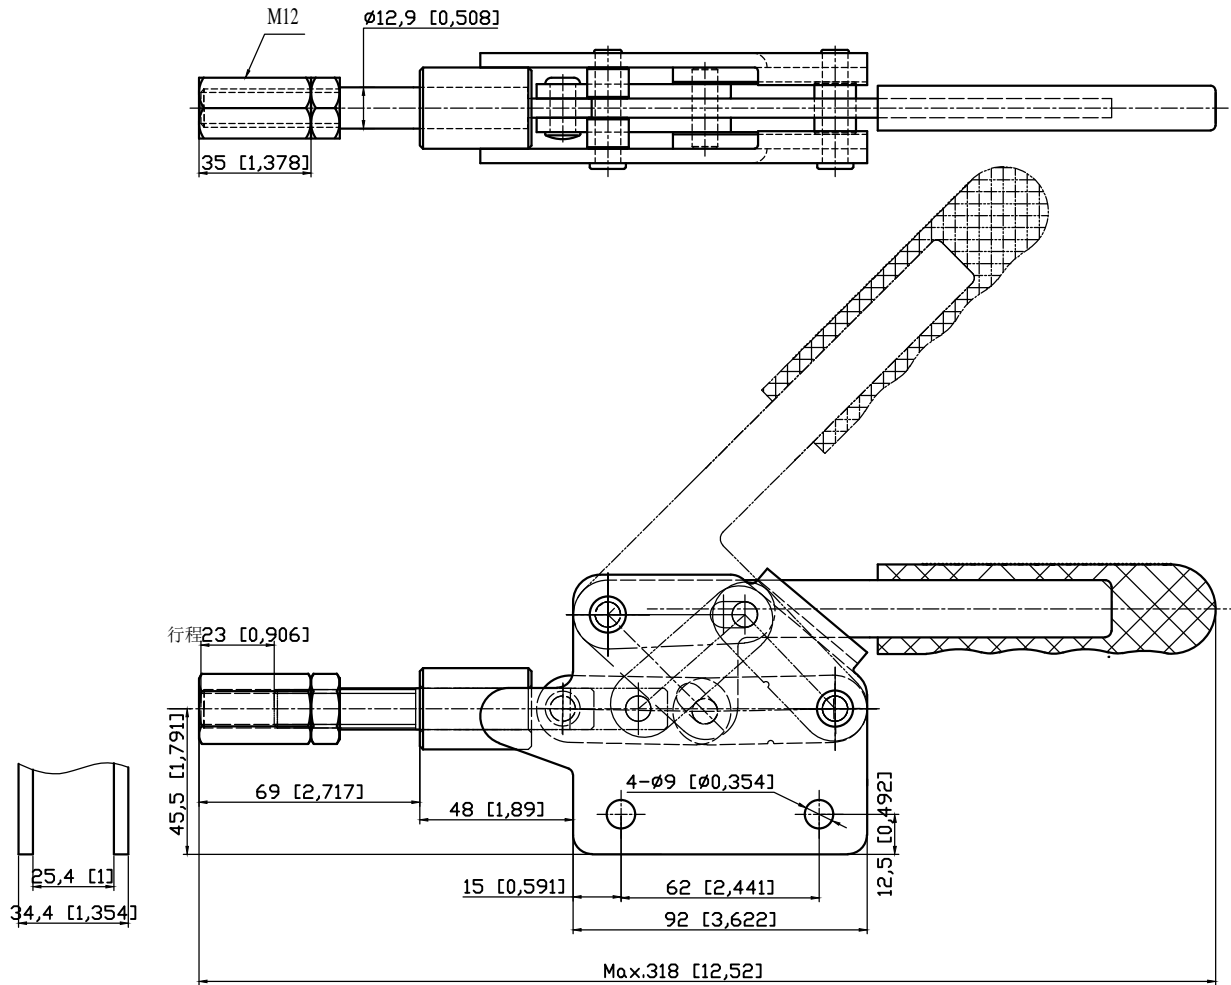

PART NUMBER: CH-30292M

HANDLE OPENS 45°
PLUNGER STROKE 23mm