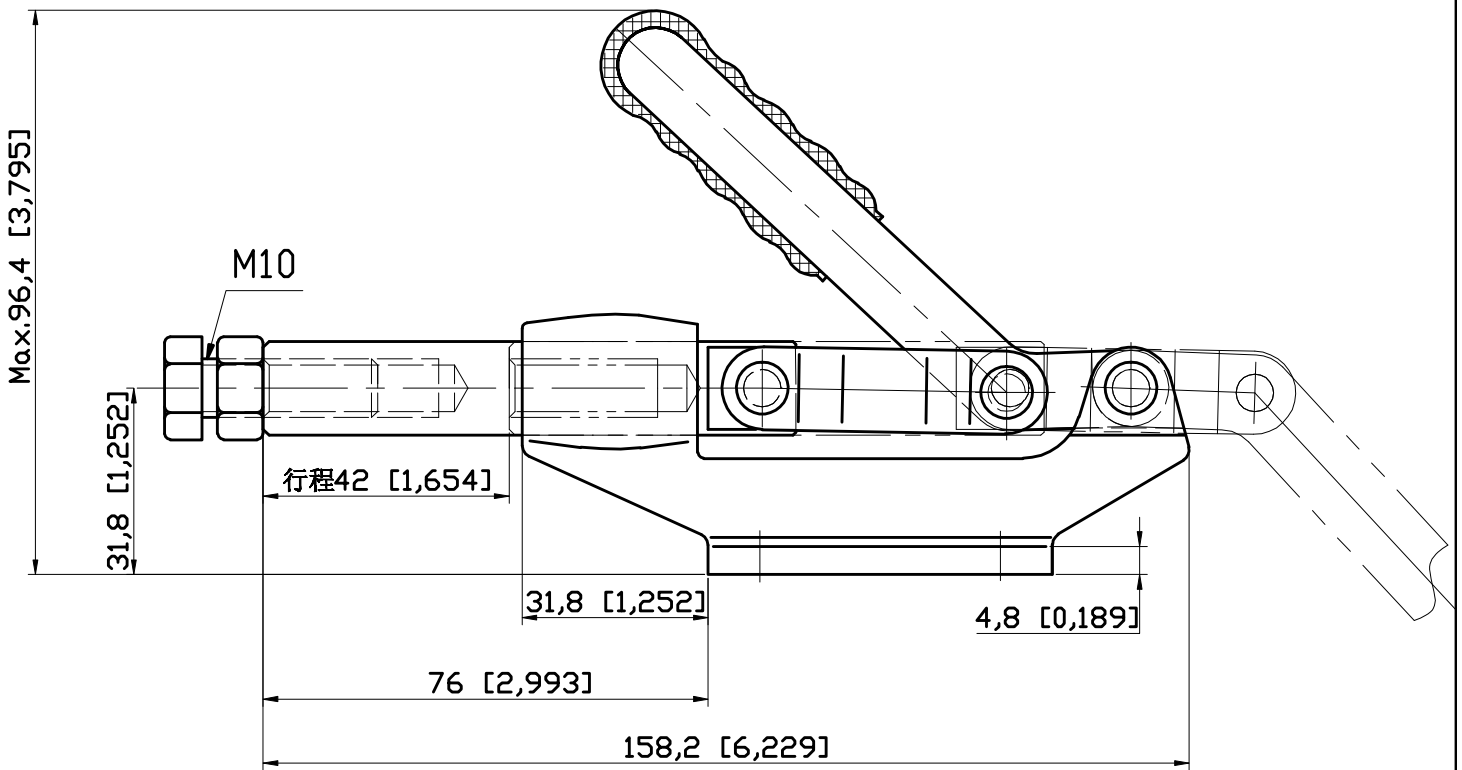

PART NUMBER: CH-304-EM

HANDLE OPENS 180°
PLUNGER STROKE 42mm
SPINDLE SUPPLIED: CH-SA-105015