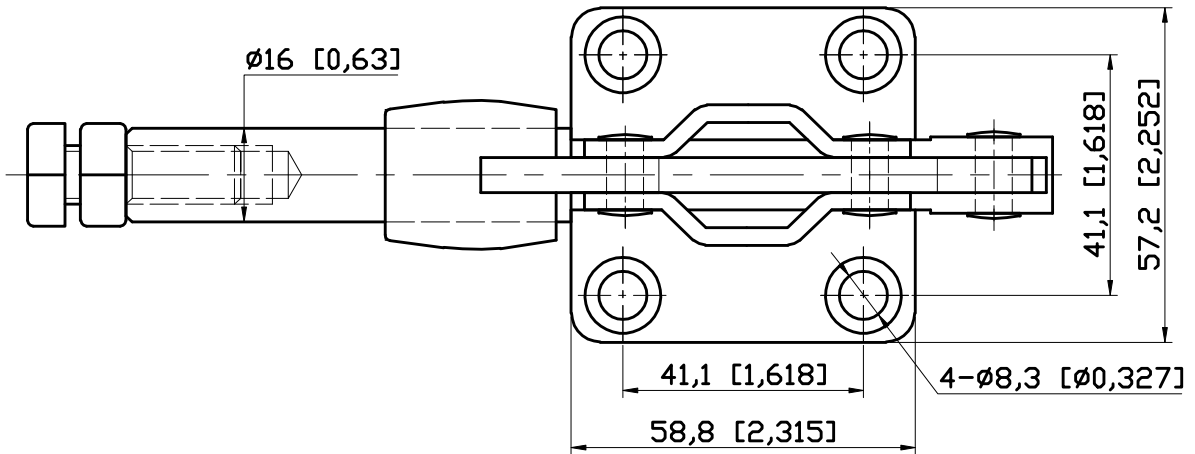

PART NUMBER: CH-304-EM

HANDLE OPENS 180°
PLUNGER STROKE 42mm
SPINDLE SUPPLIED: CH-SA-105015