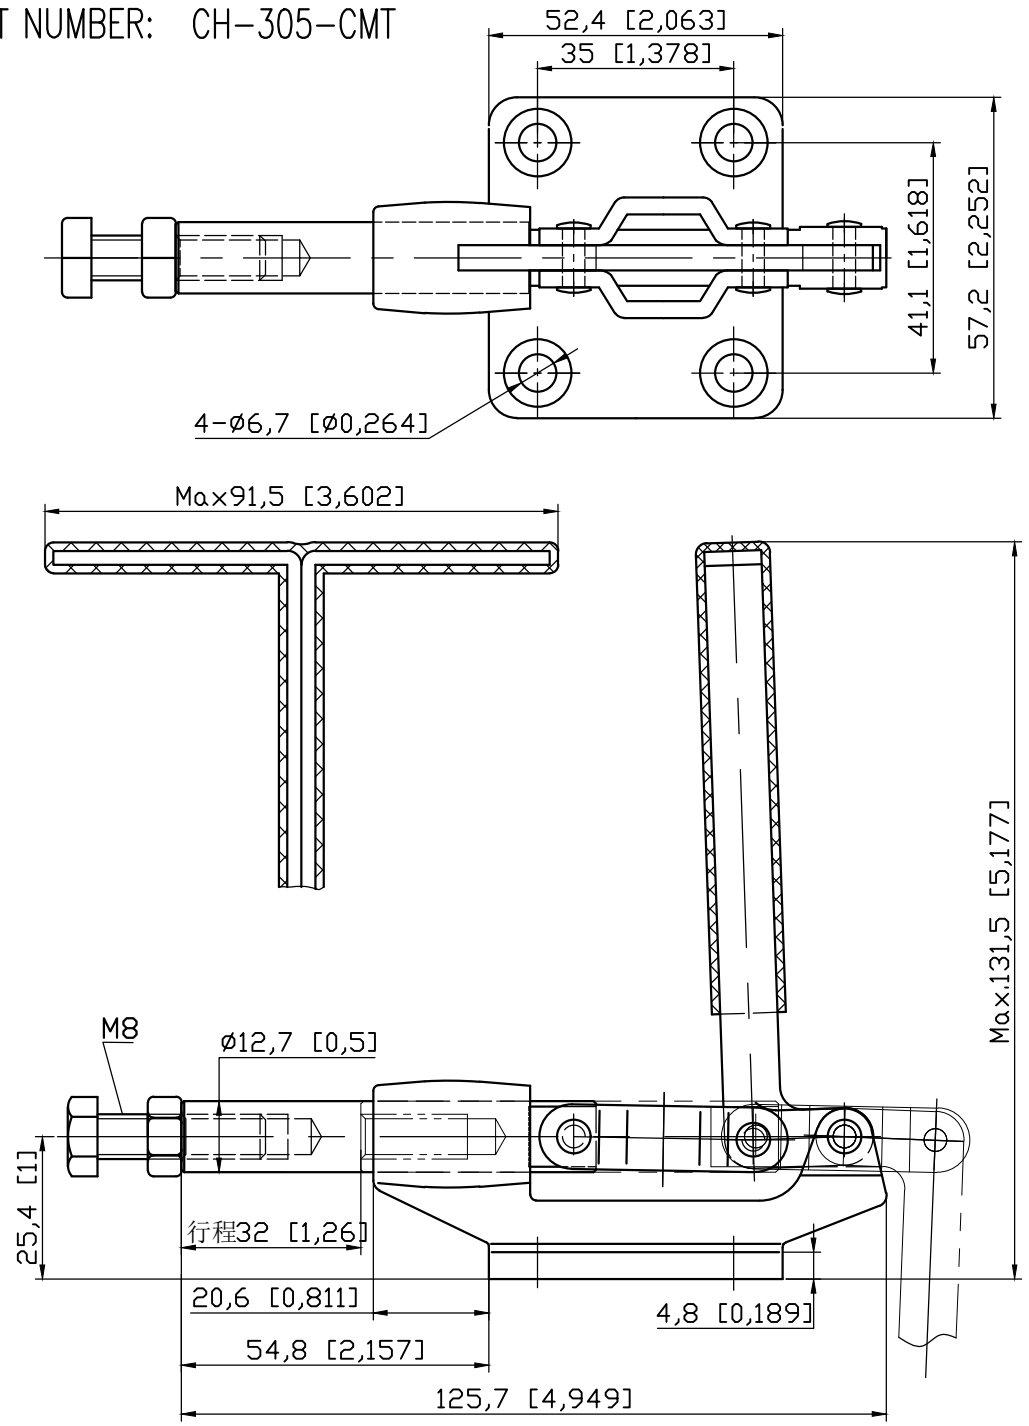

PART NUMBER: CH-305-CMT

HANDLE OPENS 180°  
PLUNGER STROKE 32mm  
SPINDLE SUPPLIED:CH-SA-085012