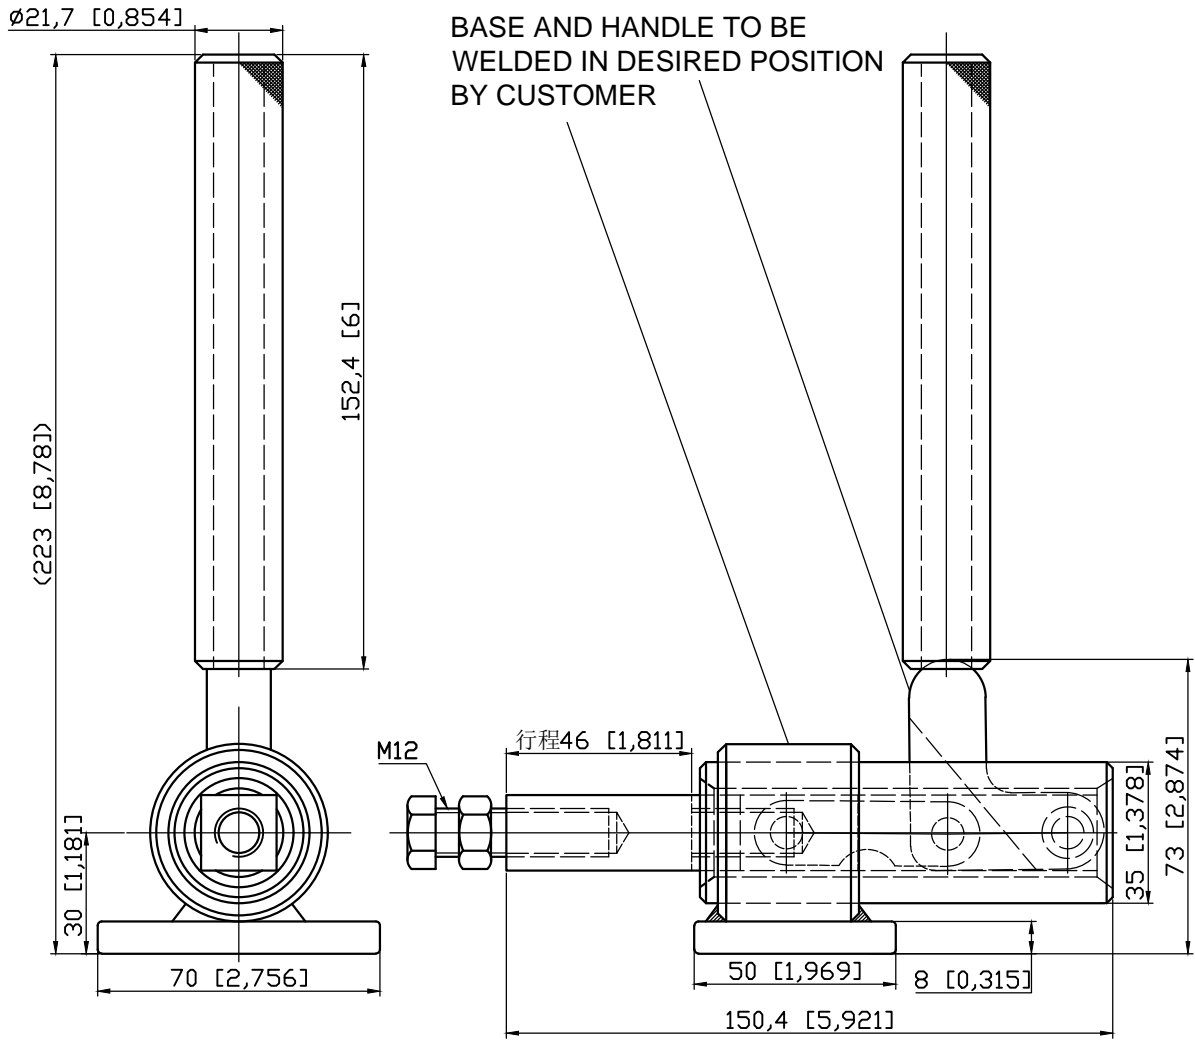

PART NUMBER: CH-30509M

PLUNGER STROKE 43.5 mm

SPINDLE SUPPLIED: CH-SA-125017