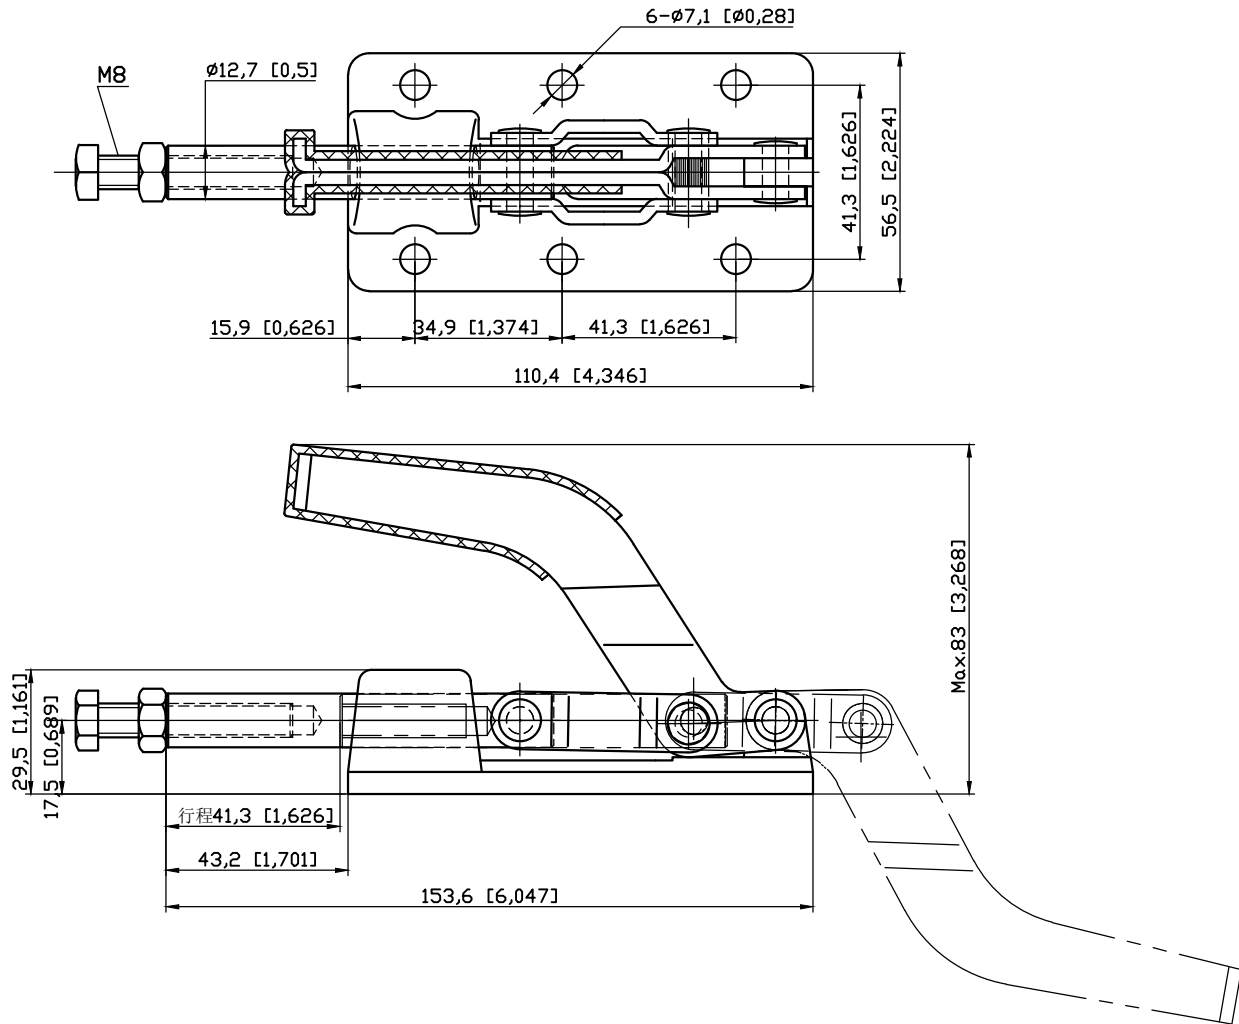

PART NUMBER: CH-30607M

HANDLE OPENS 180°  
PLUNGER STROKE 41.3mm  
SPINDLE SUPPLIED: CH-SA-085012