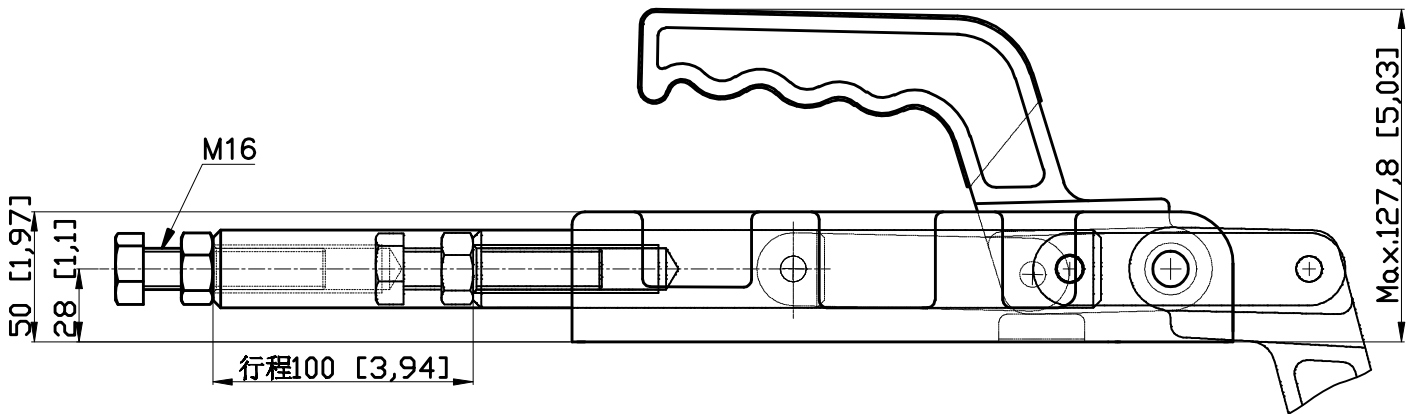

PART NUMBER: CH-35000

HANDLE OPENS 185°
PLUNGER STROKE 100mm
SPINDLE SUPPLIED:CH-SA-167520