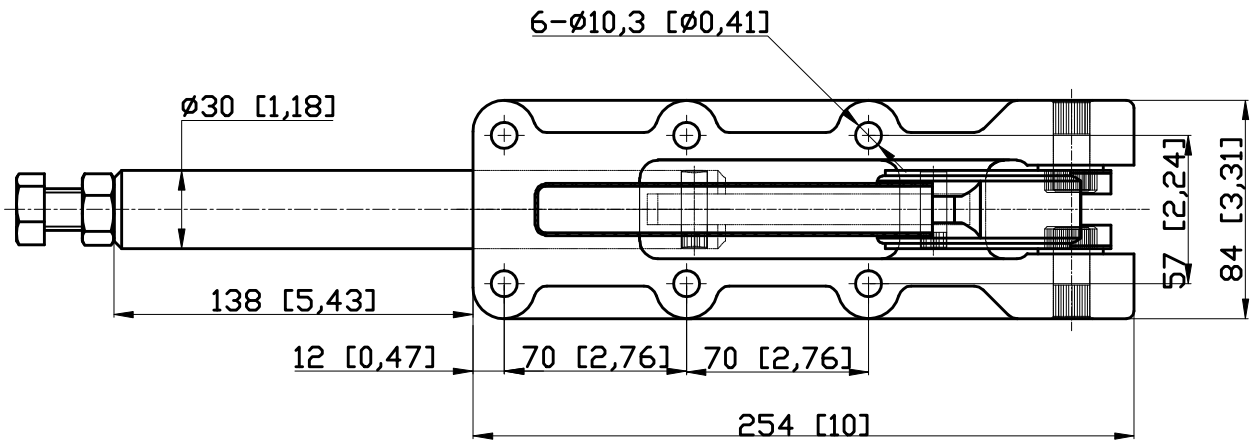

PART NUMBER: CH-35000

HANDLE OPENS 185°
PLUNGER STROKE 100mm
SPINDLE SUPPLIED:CH-SA-167520