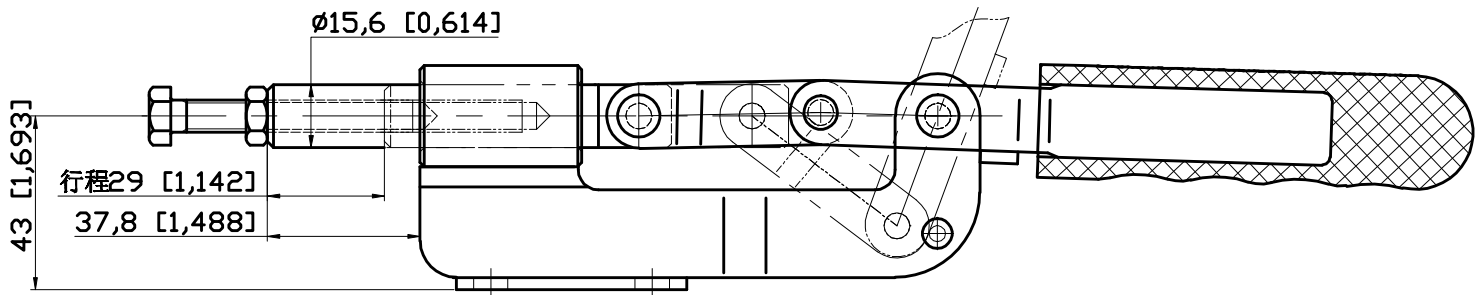

PART NUMBER: CH-36060

HANDLE OPENS 76°  
PLUNGER STROKE 29mm