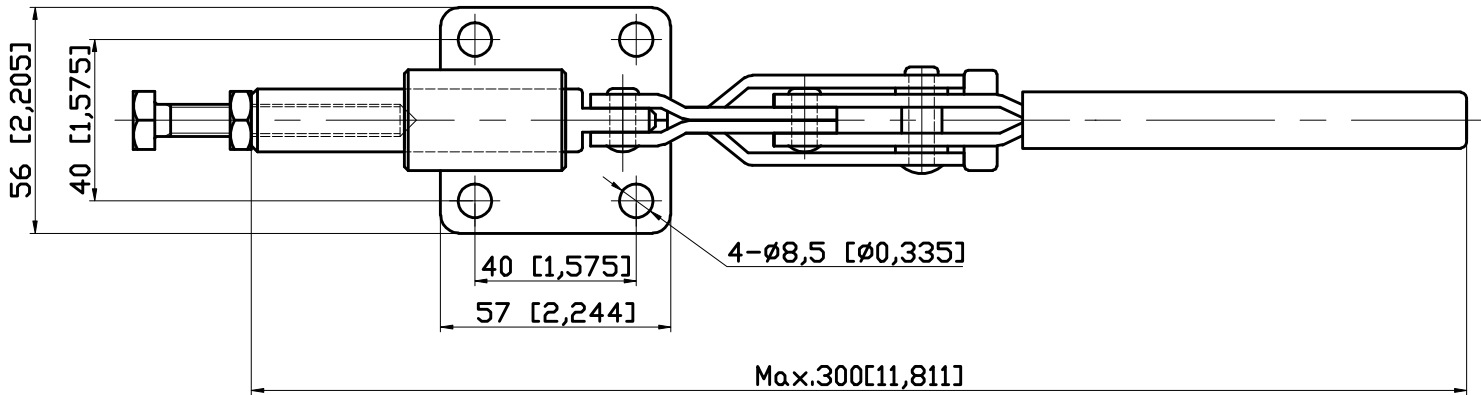

PART NUMBER: CH-36060

HANDLE OPENS 76°  
PLUNGER STROKE 29mm