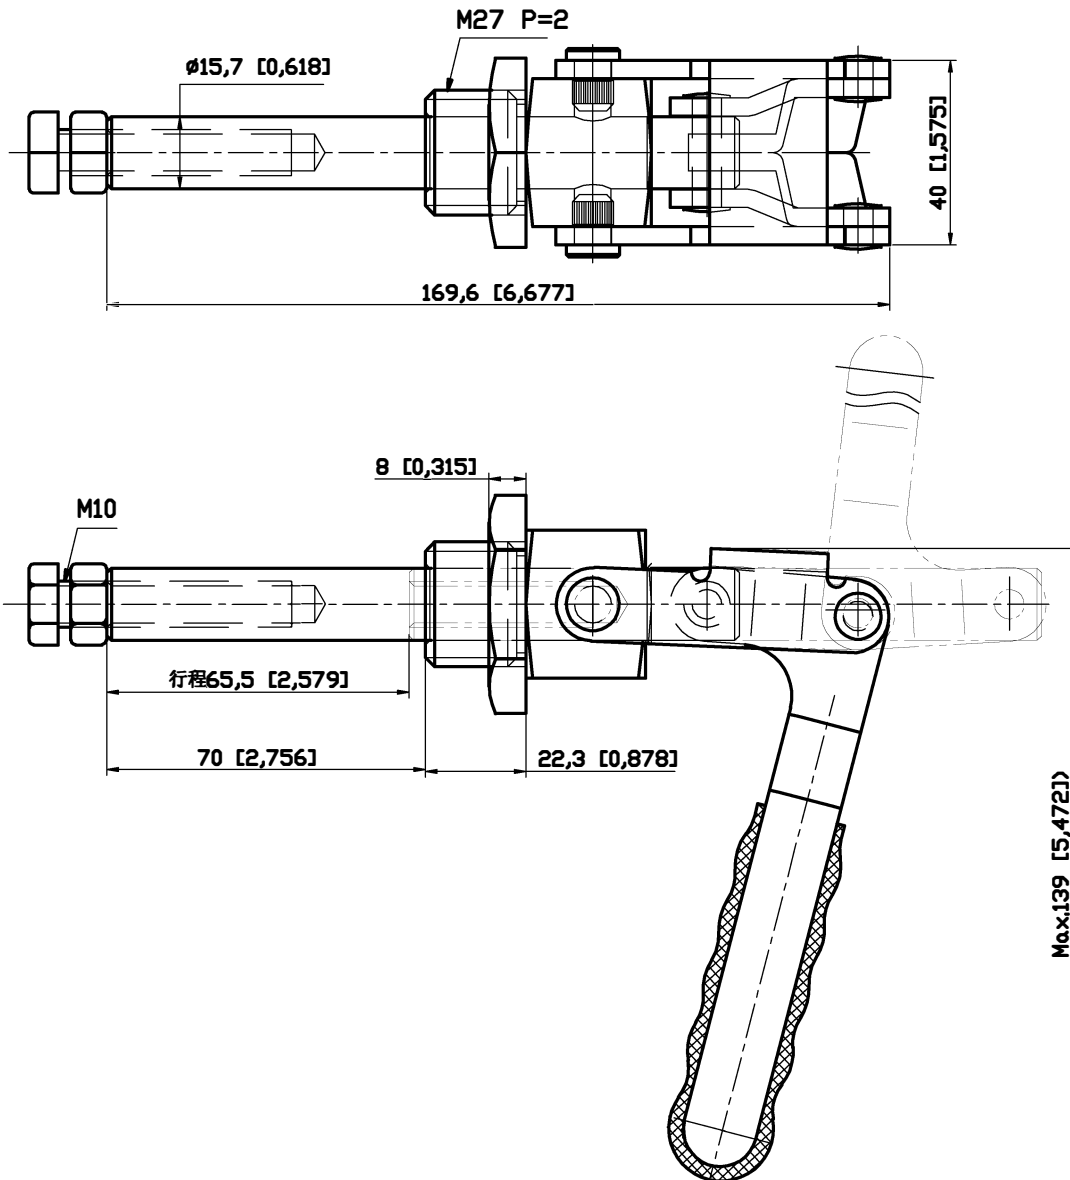

PART NUMBER: **CH-36224M**

HANDLE OPENS:180°

PLUNGER STROKE:65.5mm

SPINDLE SUPPLIED:CH-SA-105015