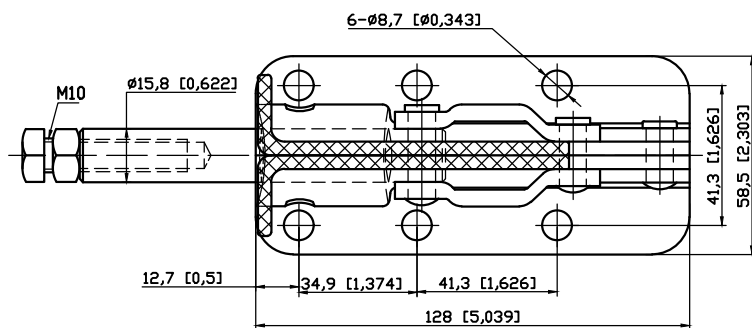

PART NUMBER: CH-36330M

HANDLE OPENS 180°
PLUNGER STROKE 50mm
SPINDLES SUPPLIED: CH-SA-105015