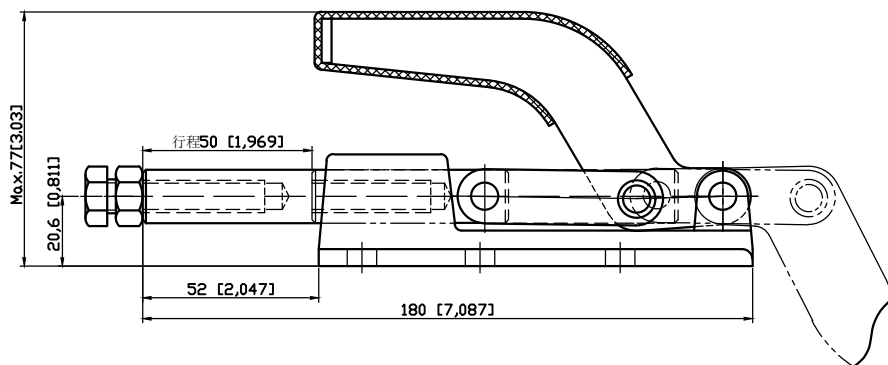

PART NUMBER: CH-36330M

HANDLE OPENS 180°
PLUNGER STROKE 50mm
SPINDLES SUPPLIED: CH-SA-105015