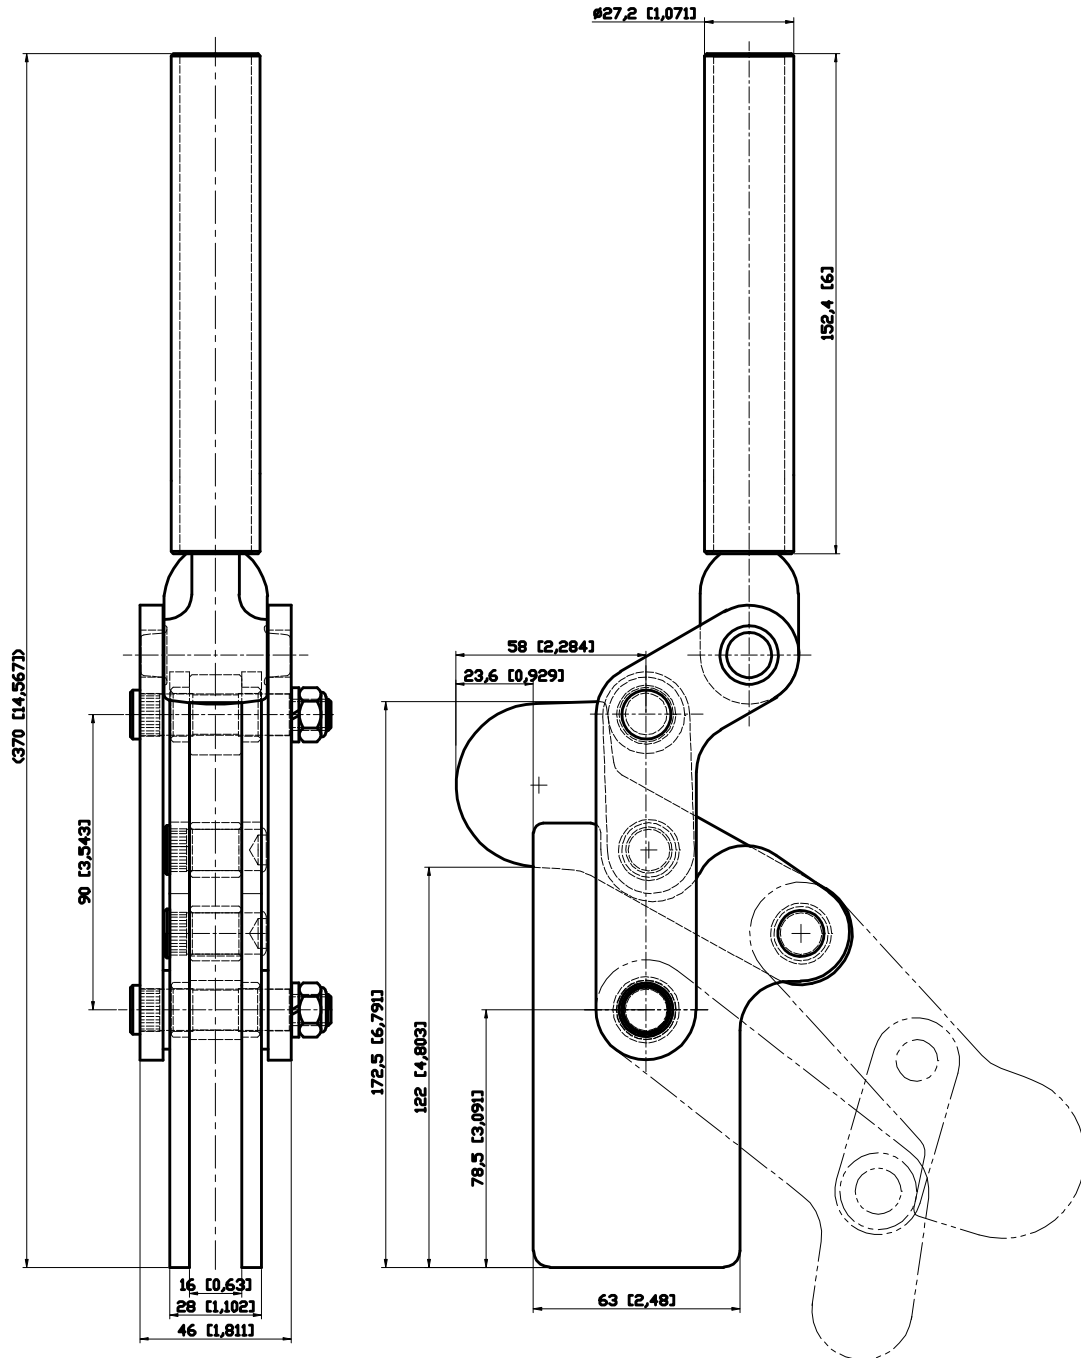

PART NUMBER: CH-701-K

HANDLE OPENS 128°  
BAR OPENS 197°