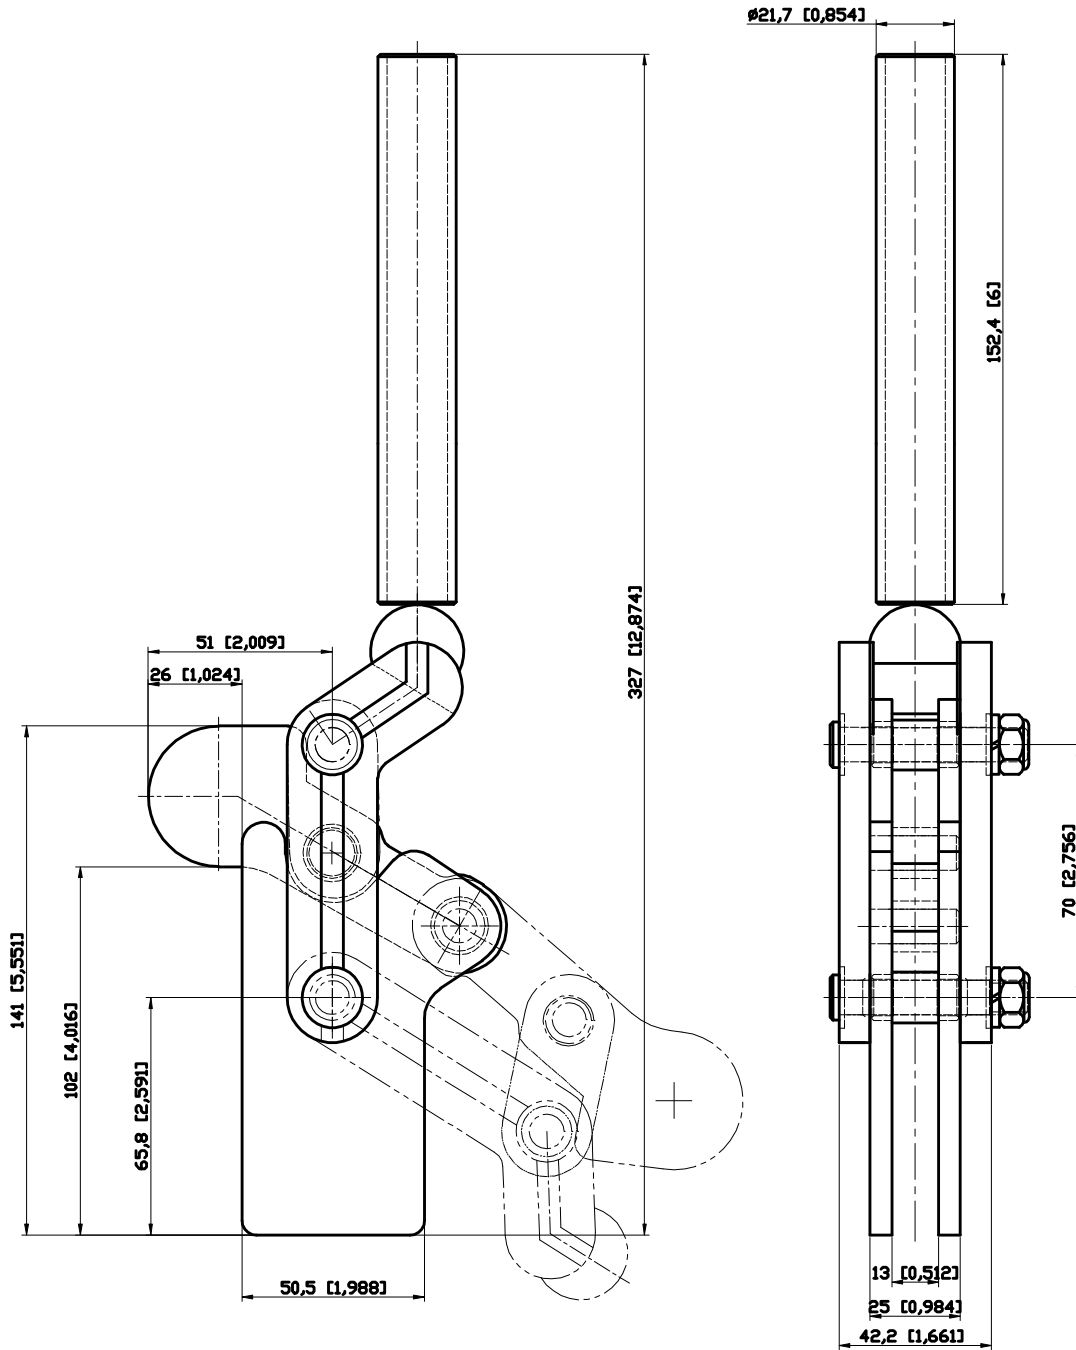

PART NUMBER: CH-70103

HANDLE OPENS 122°
BAR OPENS 191°