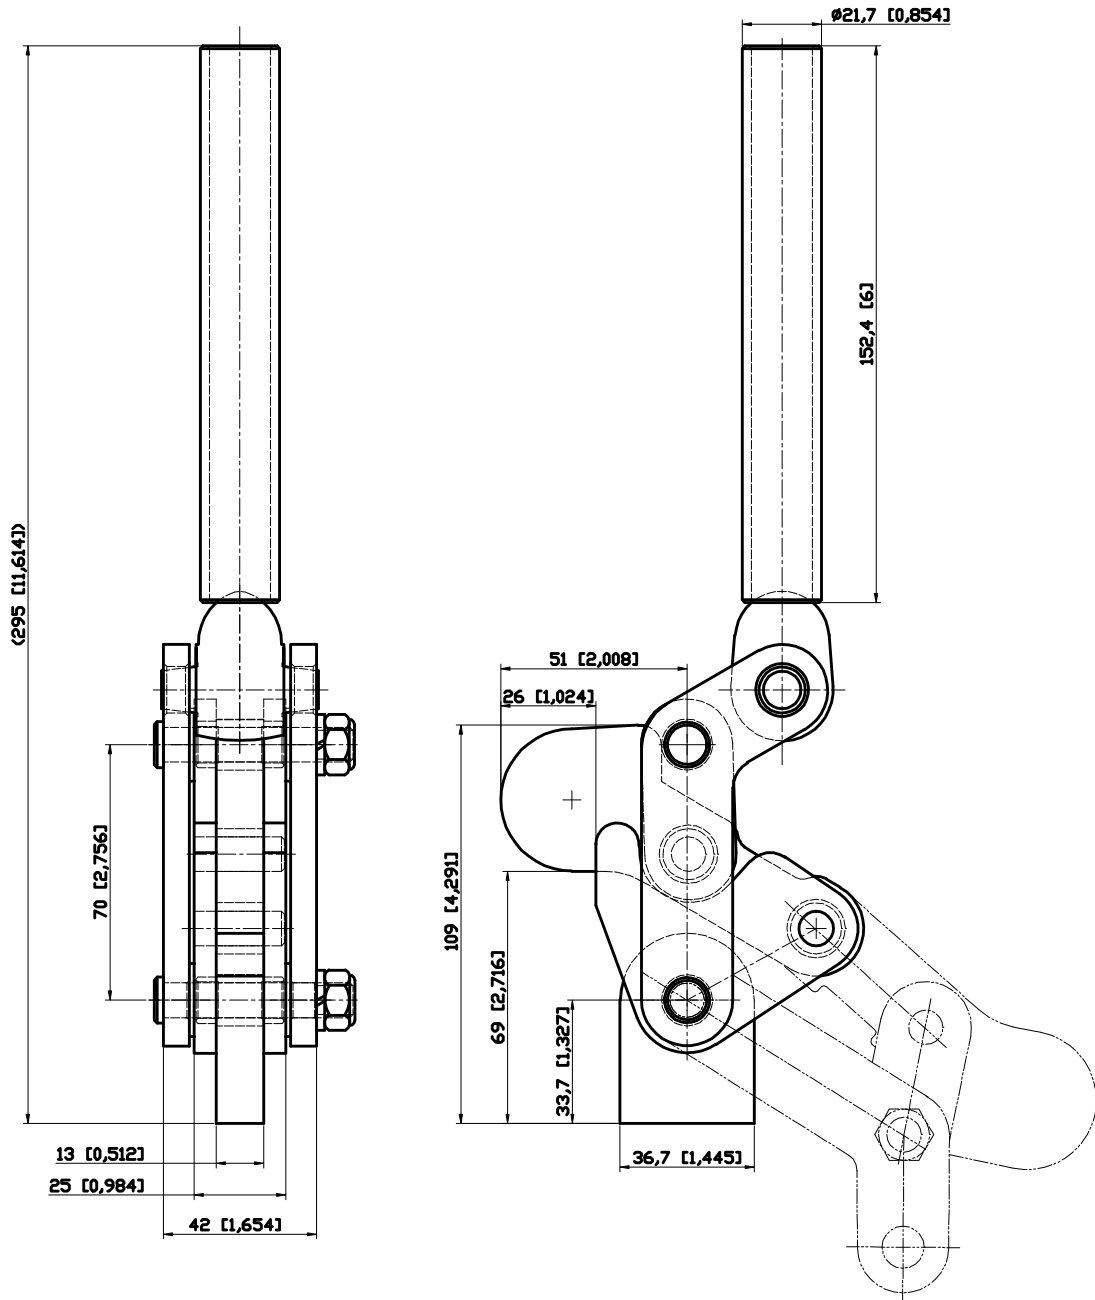

PART NUMBER: CH-702-D

BAR OPENS: 191°

HAND OPENS: 122°