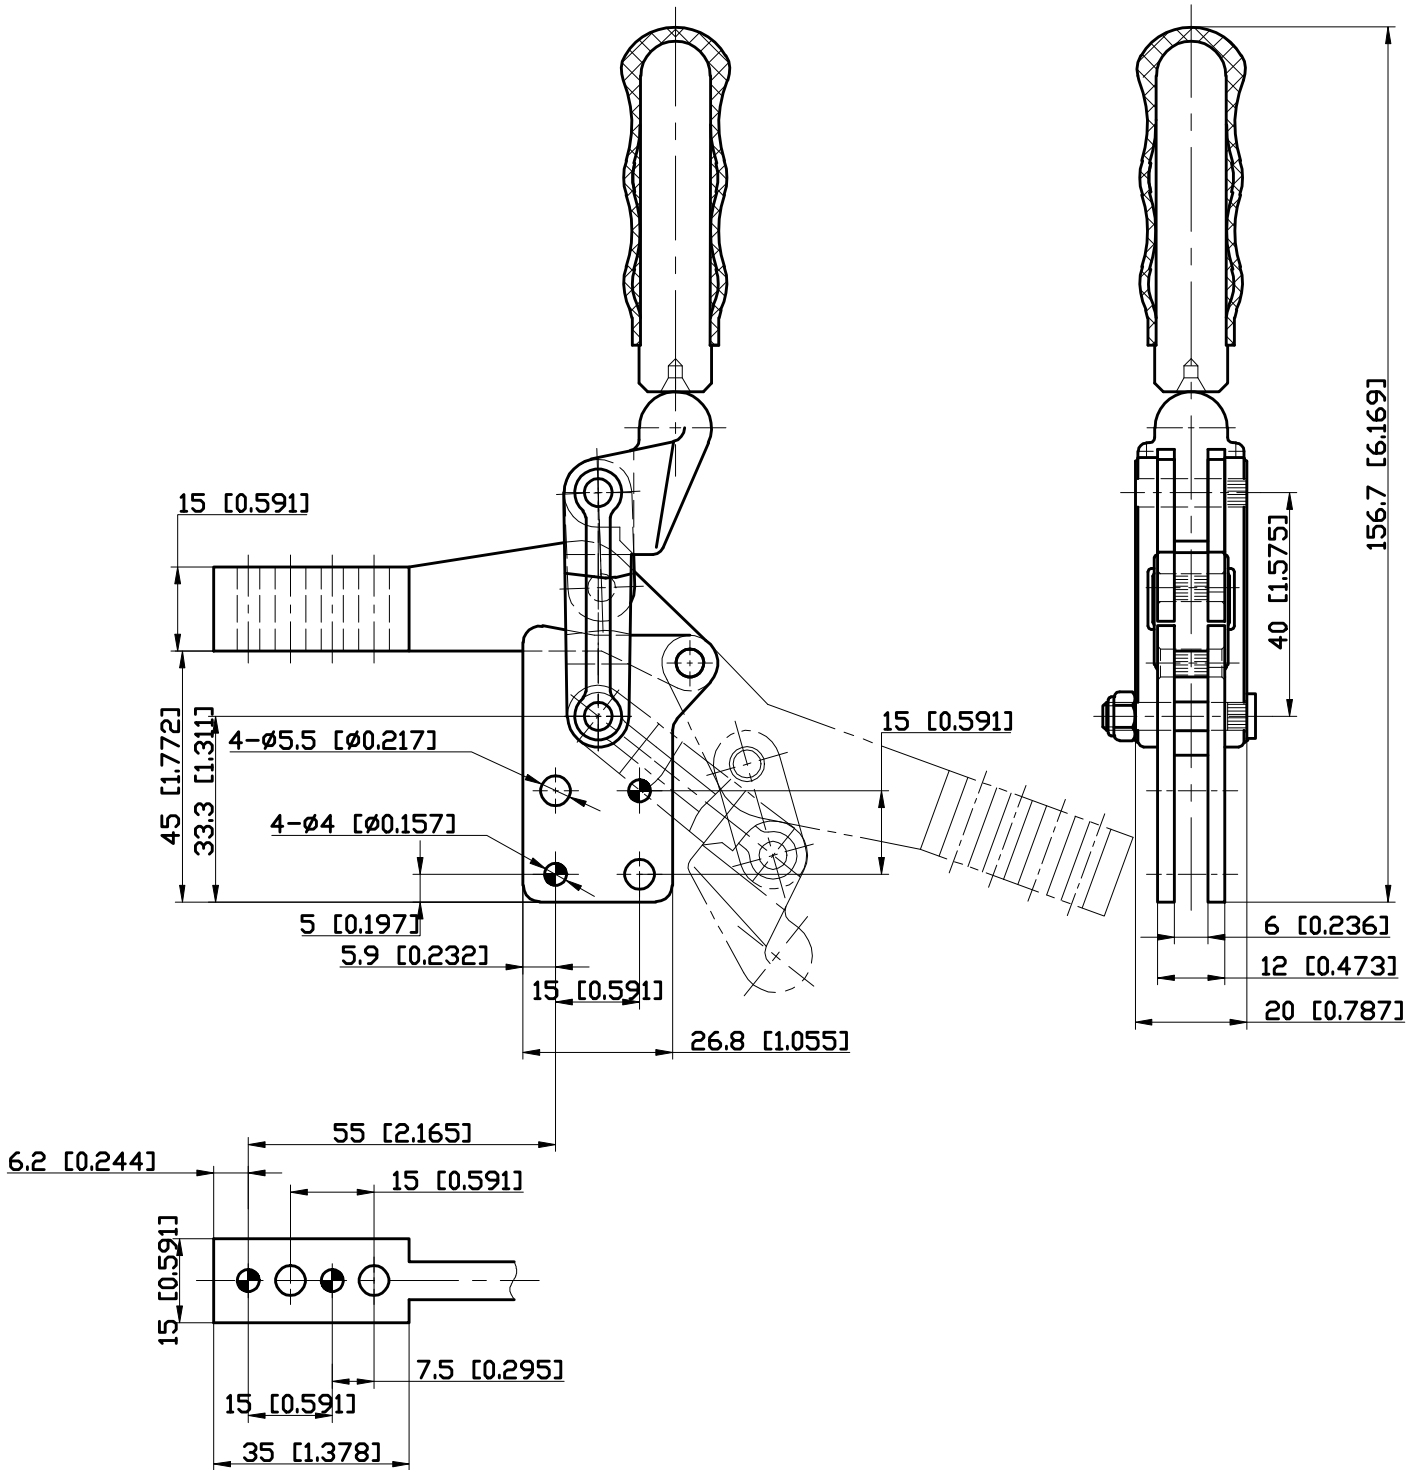

PART NUMBER: CH-70200A

HANDLE OPENS 128°
BAR OPENS 200°