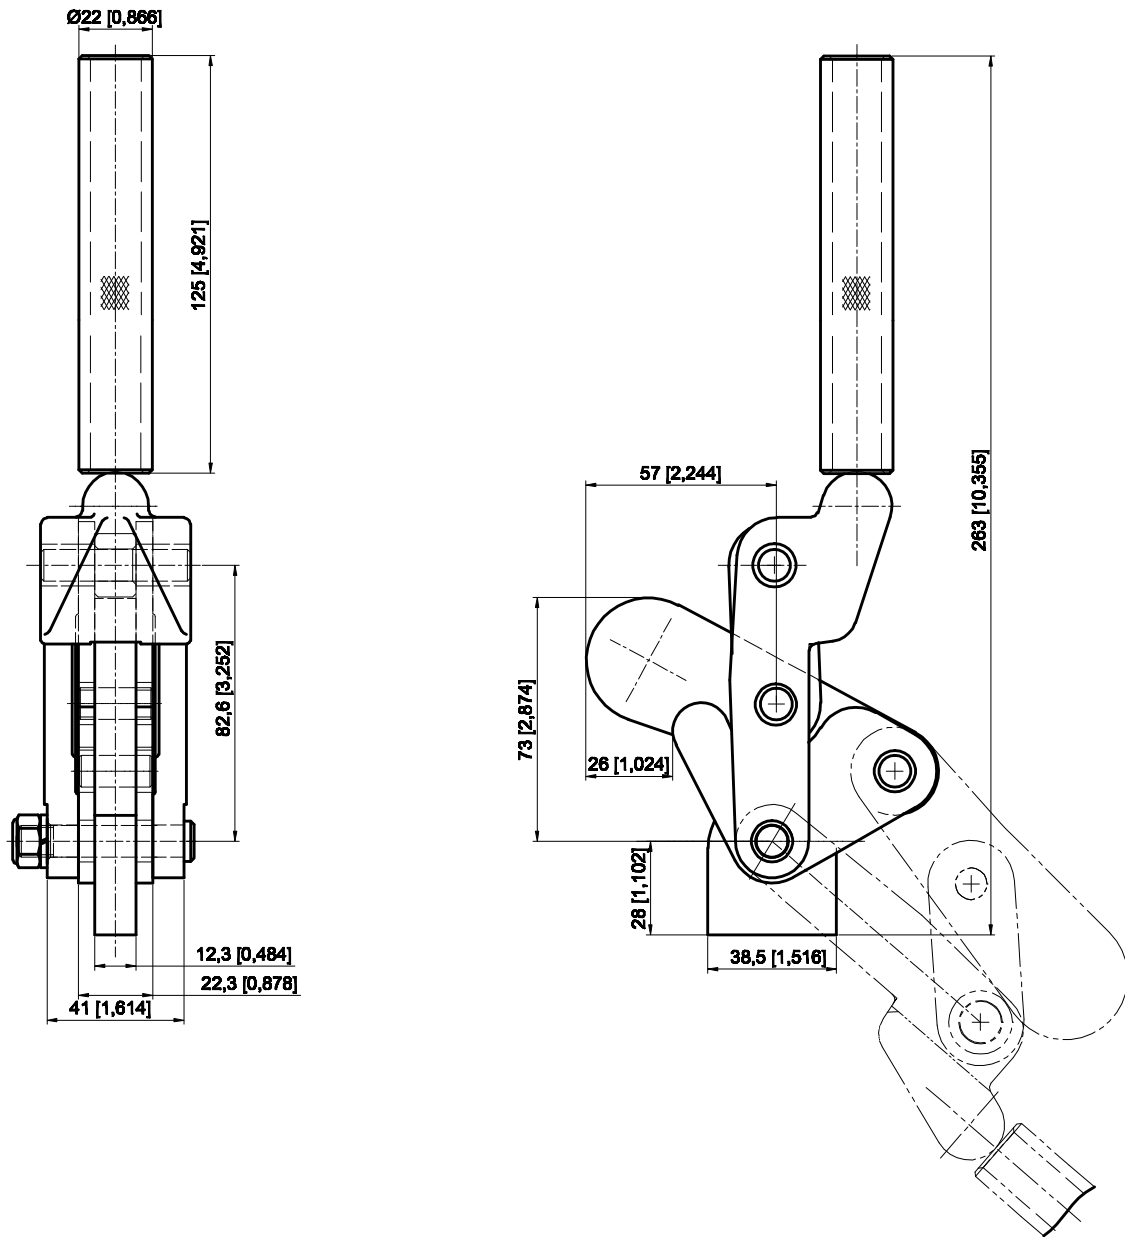

PART NUMBER: CH-70510

HANDLE OPENS 130°

BAR OPENS 206°