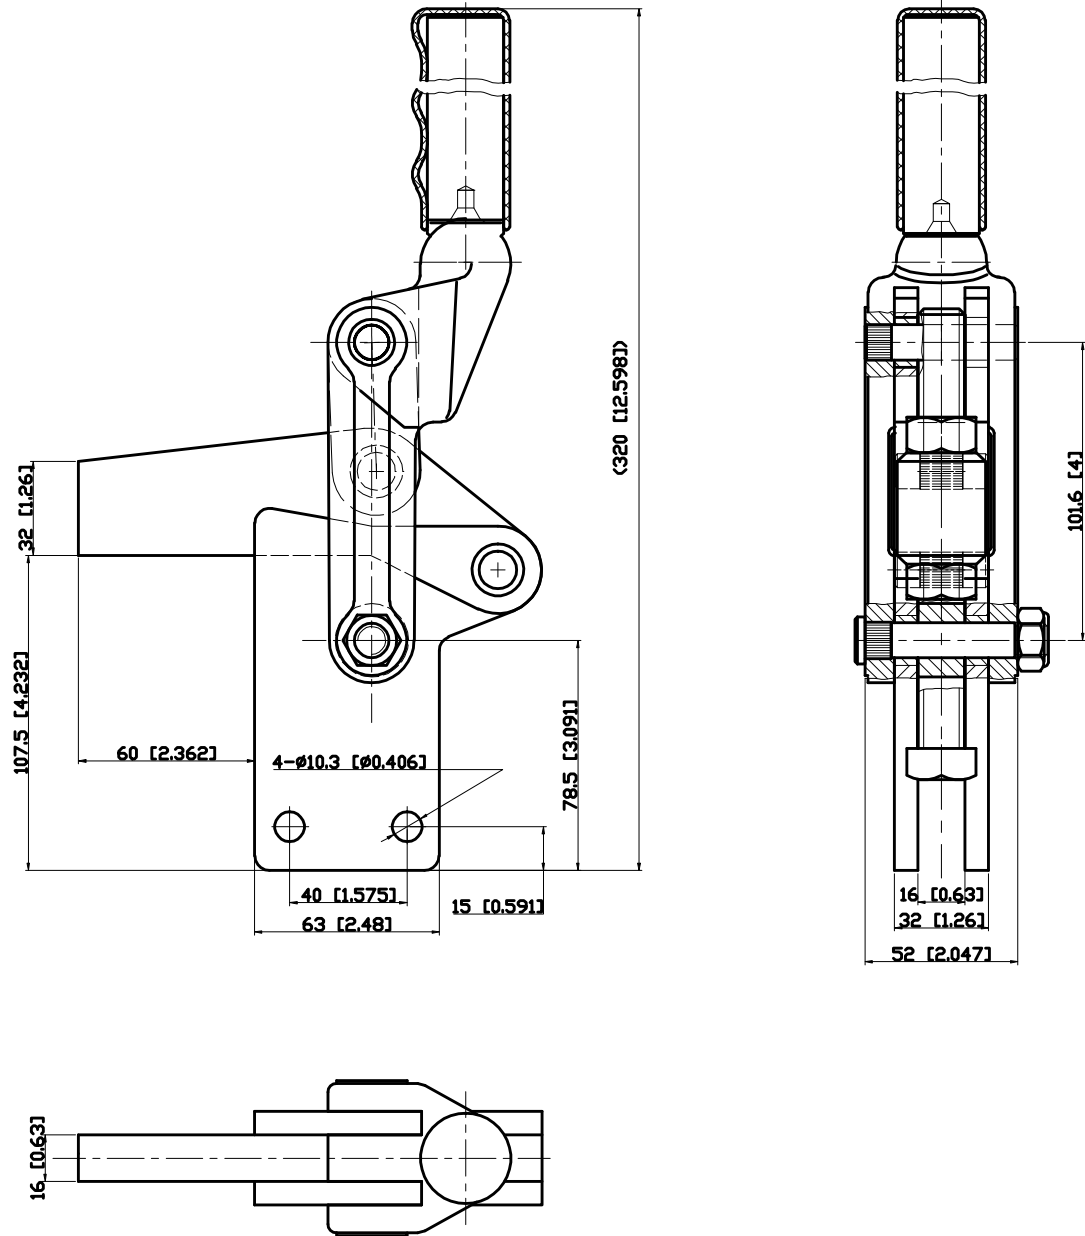

PART NUMBER: CH-72420

HANDLE OPENS 130°  
BAR OPENS 195°  
SPINDLE SUPPLIED:CH-SA-161507