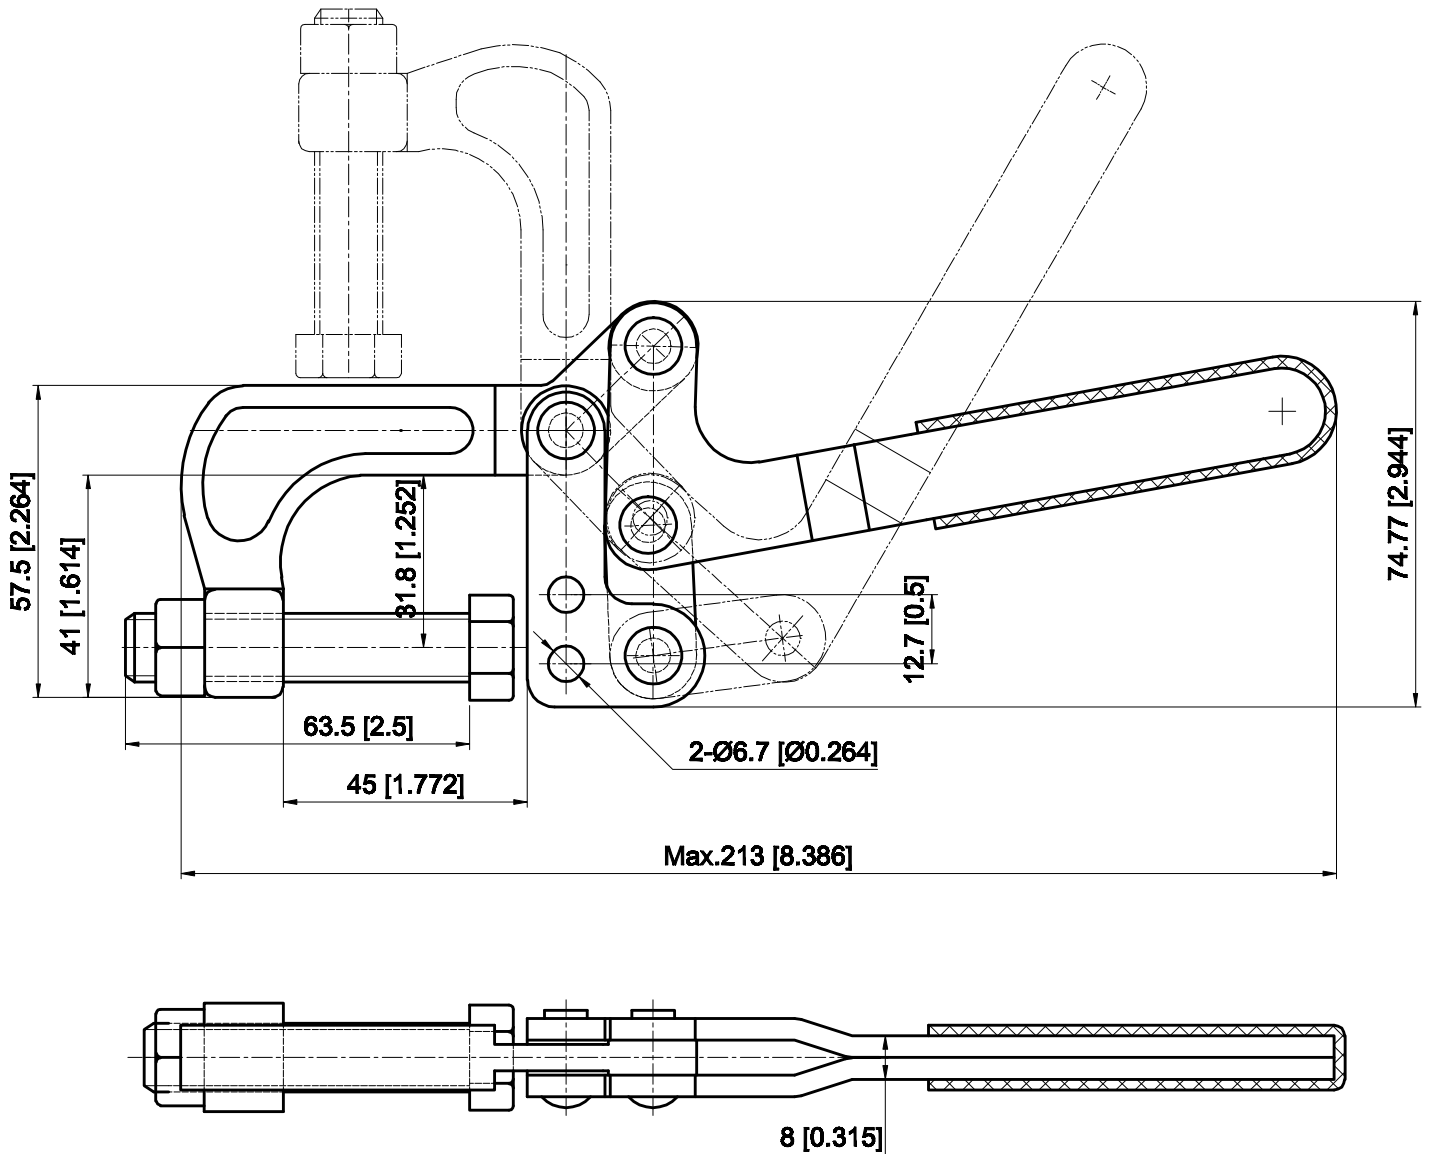

PART NUMBER: CH-80325

JAW OPENS:90°
SPINDLE SUPPLIED:CH-SA-12212